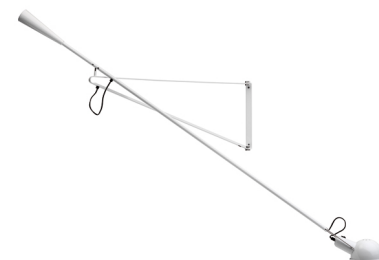

FLOS

265

Mounting	Wall
Lamps description	1 x MAX 75W E27 IAA/W or 1 LED 8W E27 900lm
Environment	Indoor
Finish	White, Black
Technical description	Wall lamp providing direct light. Painted steel adjustable arm and reflector. Chrome-plated brass reflector support. Cast iron tapered counterweight. Painted steel wall fixture.

ELECTRICAL

Emergency	Without
Voltage (V)	220/240

PHYSICAL

Supply	Power cord
Cord length (mm)	2030
Construction material	Steel
Weight (kg)	6

265

designed by Paolo Rizzatto

Wall lamp providing direct light

● A0300009	White
● A0300030	Black

DIMENSIONS

CERTIFICATIONS

265 . Lamps

IAA-W 75W E27

Lamp wattage:

75 W

Lamp category:

Incandescent

Socket:

E27

Lamp type:

IAA/W

265

designed by Paolo Rizzatto

Wall lamp providing direct light

● A0300009 White