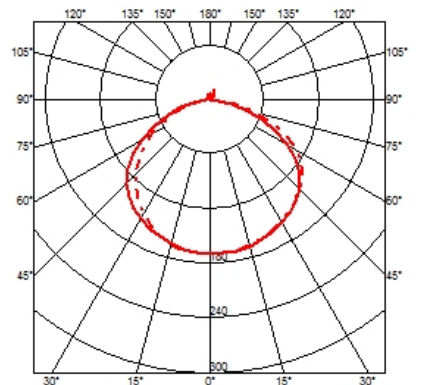

FLOS

265

Mounting	Wall
Lamps description	1 x MAX 75W E27 IAA/W or 1 LED 8W E27 900lm
Environment	Indoor
Finish	White, Black
Technical description	Wall lamp providing direct light. Painted steel adjustable arm and reflector. Chrome-plated brass reflector support. Cast iron tapered counterweight. Painted steel wall fixture.

ELECTRICAL

Emergency	Without
Voltage (V)	220/240

PHYSICAL

Supply	Power cord
Cord length (mm)	2030
Construction material	Steel
Weight (kg)	6

265

designed by Paolo Rizzatto

Wall lamp providing direct light

● A0300009	White
● A0300030	Black

DIMENSIONS

CERTIFICATIONS

265 . Lamps

IAA-W 75W E27

Lamp wattage:

75 W

Lamp category:

Incandescent