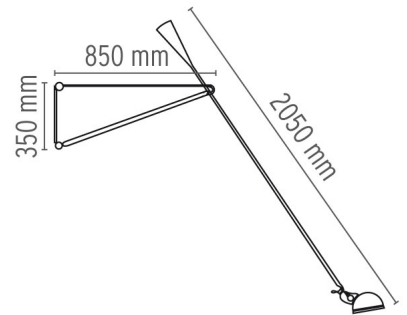

FLOS

265

Mounting	Wall
Lamps description	1 x MAX 75W E27 IAA/W or 1 LED 8W E27 900lm
Environment	Indoor
Finish	White, Black
Technical description	Wall lamp providing direct light. Painted steel adjustable arm and reflector. Chrome-plated brass reflector support. Cast iron tapered counterweight. Painted steel wall fixture.

ELECTRICAL

Emergency	Without
Voltage (V)	220/240

PHYSICAL

Supply	Power cord
Cord length (mm)	2030
Construction material	Steel
Weight (kg)	6

265

designed by Paolo Rizzatto

Wall lamp providing direct light

● A0300009	White
● A0300030	Black

DIMENSIONS

CERTIFICATIONS

265 . Lamps

IAA-W 75W E27

Lamp wattage:

75 W

Lamp category:

Incandescent