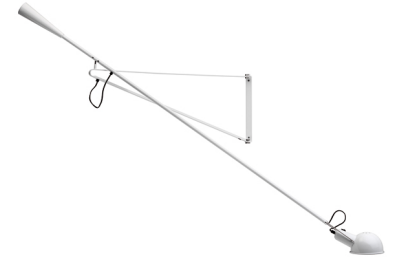

FLOS

265

Mounting	Wall
Lamps description	1 x MAX 75W E27 IAA/W or 1 LED 8W E27 900lm
Environment	Indoor
Finish	White, Black
Technical description	Wall lamp providing direct light. Painted steel adjustable arm and reflector. Chrome-plated brass reflector support. Cast iron tapered counterweight. Painted steel wall fixture.

ELECTRICAL

Emergency	Without
Voltage (V)	220/240

PHYSICAL

Supply	Power cord
Cord length (mm)	2030
Construction material	Steel
Weight (kg)	6

265

designed by Paolo Rizzatto

Wall lamp providing direct light

● A0300009	White
● A0300030	Black

DIMENSIONS

CERTIFICATIONS

265 . Lamps

IAA-W 75W E27

Lamp wattage:

75 W

Lamp category:

Incandescent

Socket:

E27

Lamp type:

IAA/W

265

designed by Paolo Rizzatto

Wall lamp providing direct light

● A0300009 White