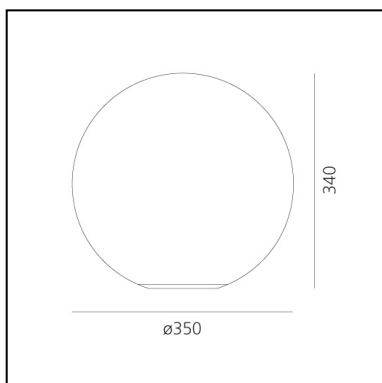

DIMENSIONS

- Height: **137 mm**
- Diameter: **140 mm**

SOURCES NOT INCLUDED

- Category: **LED RETROFIT**
- Number: **1**
- Socket: **E14**

Dioscuri table 25

Michele De Lucchi

IP20   **EAC**   

LUMINAIRE

DIMENSIONS

- Height: **230 mm**
- Diameter: **250 mm**
- Glow Wire Test: **850°**

SOURCES NOT INCLUDED

- Category: **LED RETROFIT**
- Number: **1**
- Socket: **E27**

Dioscuri table 35

Michele De Lucchi

IP20   EAC  

DIMENSIONS

- Height: **340 mm**
- Diameter: **350 mm**
- Glow Wire Test: **850°**

SOURCES NOT INCLUDED

- Category: **LED RETROFIT**
- Number: **1**
- Socket: **E27**

Dioscuri table 42

Michele De Lucchi

IP20   EAC  

DIMENSIONS

- Height: **420 mm**
- Diameter: **420 mm**
- Glow Wire Test: **850°**

SOURCES NOT INCLUDED

- Category: **LED RETROFIT**
- Number: **1**
- Socket: **E27**