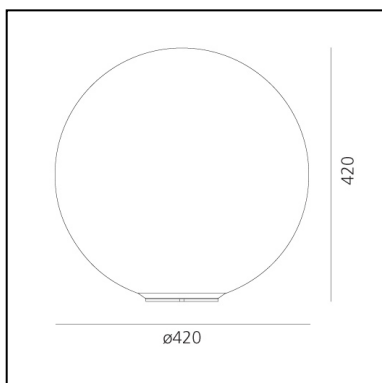

DIMENSIONS

- Height: **137 mm**
- Diameter: **140 mm**

SOURCES NOT INCLUDED

- Category: **LED RETROFIT**
- Number: **1**
- Socket: **E14**

Dioscuri table 25

Michele De Lucchi

IP20   **EAC**   

LUMINAIRE

DIMENSIONS

- Height: **230 mm**
- Diameter: **250 mm**
- Glow Wire Test: **850°**

SOURCES NOT INCLUDED

- Category: **LED RETROFIT**
- Number: **1**
- Socket: **E27**

Dioscuri table 35

Michele De Lucchi

IP20   EAC  

DIMENSIONS

- Height: **340 mm**
- Diameter: **350 mm**
- Glow Wire Test: **850°**

SOURCES NOT INCLUDED

- Category: **LED RETROFIT**
- Number: **1**
- Socket: **E27**

Dioscuri table 42

Michele De Lucchi

IP20   EAC  

DIMENSIONS

- Height: **420 mm**
- Diameter: **420 mm**
- Glow Wire Test: **850°**

SOURCES NOT INCLUDED

- Category: **LED RETROFIT**
- Number: **1**
- Socket: **E27**