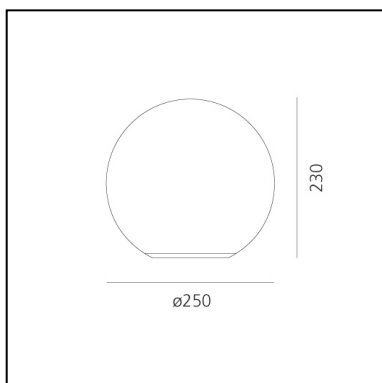

DIMENSIONS

- Height: **137 mm**
- Diameter: **140 mm**

SOURCES NOT INCLUDED

- Category: **LED RETROFIT**
- Number: **1**
- Socket: **E14**

Dioscuri table 25

Michele De Lucchi

IP20   **EAC**   

LUMINAIRE

DIMENSIONS

- Height: **230 mm**
- Diameter: **250 mm**
- Glow Wire Test: **850°**

SOURCES NOT INCLUDED

- Category: **LED RETROFIT**
- Number: **1**
- Socket: **E27**

Dioscuri table 35

Michele De Lucchi

IP20   EAC  

DIMENSIONS

- Height: **340 mm**
- Diameter: **350 mm**
- Glow Wire Test: **850°**

SOURCES NOT INCLUDED

- Category: **LED RETROFIT**
- Number: **1**
- Socket: **E27**

Dioscuri table 42

Michele De Lucchi

IP20   EAC  

DIMENSIONS

- Height: **420 mm**
- Diameter: **420 mm**
- Glow Wire Test: **850°**

SOURCES NOT INCLUDED

- Category: **LED RETROFIT**
- Number: **1**
- Socket: **E27**