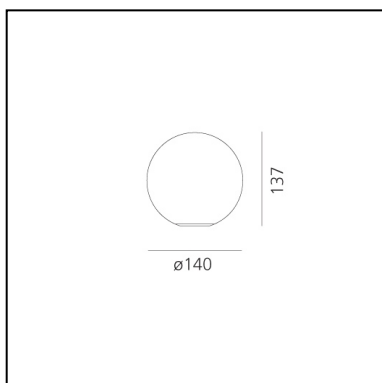

Dioscuri table 14

Michele De Lucchi

IP20   

LUMINAIRE

- Watt: **5W**
- Voltage: **220-240V**
- Delivered lumen output: **353lm**
- Efficiency: **75%**
- Efficacy: **70.58lm/W**
- CRI: **80**

DESCRIPTION

The simple geometric shape of the spherical diffuser makes this an iconic product and ensures uniform diffusion of light through the acid-etched blown glass.

DIMENSIONS

- Height: **137 mm**
- Diameter: **140 mm**

SOURCES NOT INCLUDED

- Category: **LED RETROFIT**
- Number: **1**
- Socket: **E14**

Dioscuri table 25

Michele De Lucchi

IP20   **EAC**   

LUMINAIRE

DIMENSIONS

- Height: **230 mm**
- Diameter: **250 mm**
- Glow Wire Test: **850°**

SOURCES NOT INCLUDED

- Category: **LED RETROFIT**
- Number: **1**
- Socket: **E27**

Dioscuri table 35

Michele De Lucchi

IP20   EAC  

DIMENSIONS

- Height: **340 mm**
- Diameter: **350 mm**
- Glow Wire Test: **850°**

SOURCES NOT INCLUDED

- Category: **LED RETROFIT**
- Number: **1**
- Socket: **E27**

Dioscuri table 42

Michele De Lucchi

IP20   EAC  