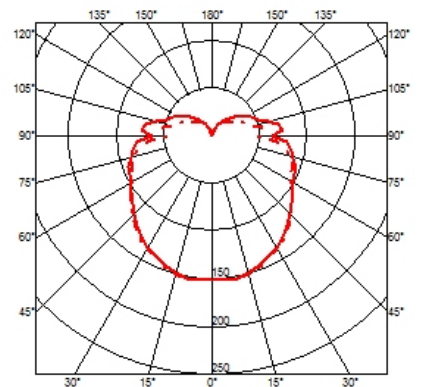

Ariette I

designed by Tobia Scarpa

Wall or ceiling-mounted lamp providing diffused light

F0400009 Fabric

DIMENSIONS

CERTIFICATIONS

Ariette I . Lamps

40W E27 HSGSA