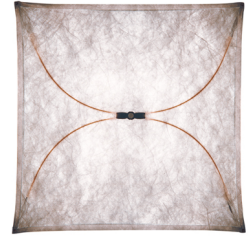

FLOS

ARIETTE I

| | |
|------------------------------|---|
| Mounting | Ceiling and wall |
| Lamps description | 4 x MAX 40W E27 HSGSA or 4 LED 8W E27 900lm |
| Environment | Indoor |
| Technical description | Wall or ceiling-mounted lamp providing diffused light. Synthetic fabric diffuser. 30% fiberglass reinforced polyamide ceiling/wall fitting. |

Ariette I

designed by Tobia Scarpa

Wall or ceiling-mounted lamp providing diffused light

F0400009 Fabric

DIMENSIONS

CERTIFICATIONS

Ariette I . Lamps

40W E27 HSGSA