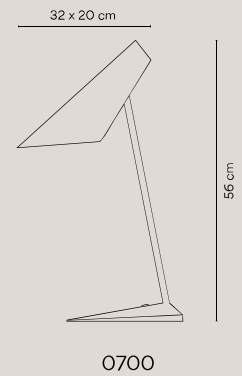

I.Cono exudes a poised, Scandinavian presence with its spare and refined silhouette. The signature, visor-shaped shade is sleekly angled for a stylish look, while its smooth surfaces conceal mechanisms for rotating the head and metal base. The table lamp is available with a LED bulb or compact fluorescent and is ideal for reading or work spaces.

- 10 White (NCS S 0300-N)
- 21 Grey D1 (NCS S 7000-N)
- 25 Beige D1 (NCS S 4005-Y50R)
- 37 Terra Red (NCS S 4040-Y70R)
- 42 Blue M1 (NCS S 5010-B10G)

Shade: Polycarbonate.
Base: Zamak.
Vertical tube: Steel.

On/off switch on the base.
LED bulb or compact fluorescent.