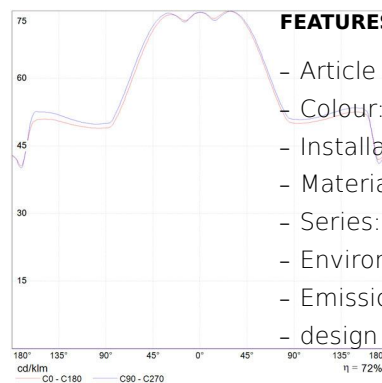

FEATURES

- Article Code: **1729010A**
- Colour: **White**
- Installation: **Suspension**
- Material: **Technopolymer**
- Series: **Scenarios**
- Environment: **Indoor**
- Emission: **Diffused**
- design by: **Italo Rota, Alessandro Pedretti**

LUMINAIRE

- Power Supply: **Electronic Integrated**
- Watt: **220W**
- Voltage: **220V-240V**
- Delivered lumens output: **13761lm**
- Efficiency: **72%**
- Efficacy: **62.27lm/W**

Notes

Dimmable.

DIMENSIONS

- Height: **cm 160**
- Diameter: **cm 93**
- Max Height from ceiling: **cm 400**
- Impact Resistance: **IK10**
- Glow Wire Test: **650°**

INCLUDED SOURCES

- Category: **FLUO**
- Number: **4**
- Lbs: **TC-LEL(G11)**
- Watt: **55W**
- Socket: **2G11**
- Color Rendering: **85**
- Color temperature (K): **3000K**
- Duration (h): **12000h**

SOURCES INCLUDED