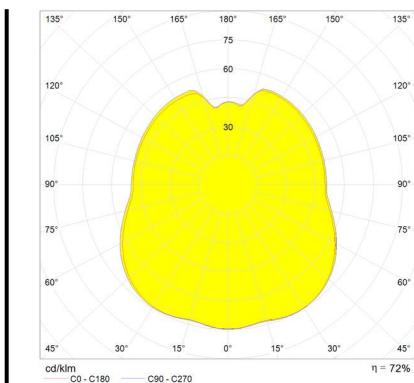

FEATURES

- Article Code: **1729010A**
- Colour: **White**
- Installation: **Suspension**
- Material: **Technopolymer**
- Series: **Scenarios**
- Environment: **Indoor**
- Emission: **Diffused**
- design by: **Italo Rota, Alessandro Pedretti**

LUMINAIRE

- Power Supply: **Electronic Integrated**
- Watt: **220W**
- Voltage: **220V-240V**
- Delivered lumens output: **13761lm**
- Efficiency: **72%**
- Efficacy: **62.27lm/W**

Notes

Dimmable.

DIMENSIONS

- Height: **cm 160**
- Diameter: **cm 93**
- Max Height from ceiling: **cm 400**
- Impact Resistance: **IK10**
- Glow Wire Test: **650°**

INCLUDED SOURCES

- Category: **FLUO**
- Number: **4**
- Lbs: **TC-LEL(G11)**
- Watt: **55W**
- Socket: **2G11**
- Color Rendering: **85**
- Color temperature (K): **3000K**
- Duration (h): **12000h**

SOURCES INCLUDED