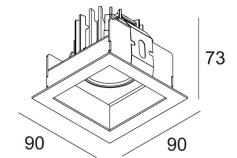

[Weblink](#)

Cutout shape/size:  75 x 75 mm

Recessed depth: 80 mm

Available colors: ALU GREY (202 207 811 932 A)
 WHITE (202 207 811 932 W)
 DARK GREY (202 207 811 932 N)

NONADJUSTABLE
 1 x LED 7,1W / CRI>90 / 3000K / 774lm
 REFLECTOR FL-33°
 INCL.PC CLEAR
 EXCL.LED POWER SUPPLY 350mA-DC
 Other CRI or KELVIN on request