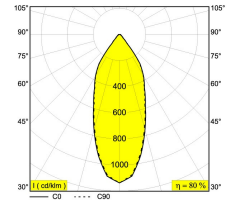

[Weblink](#)

Cutout shape/size:  75 x 75 mm

Recessed depth: 80 mm

Available colors: ALU GREY (202 207 811 932 A)
 WHITE (202 207 811 932 W)
 DARK GREY (202 207 811 932 N)

NONADJUSTABLE
 1 x LED 7,1W / CRI>90 / 3000K / 774lm
 REFLECTOR FL-33°
 INCL.PC CLEAR
 EXCL.LED POWER SUPPLY 350mA-DC
 Other CRI or KELVIN on request

LED Technics: Light source: 774 lm // 7 W // 116 lm/W
 Luminaire: 616 lm // 8 W // 75 lm/W

Class: III

Weight: 0.4 KG
 Protection level: IP65
 Minimum distance: n.a.

Requirements: LED POWER SUPPLY 350mA-DC DIM