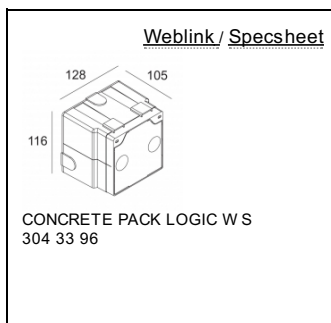

Cutout shape/size: BOX mm

Recessed depth: 115-140 mm

Available colors: ALU GREY (304 33 811 930 A)
WHITE (304 33 811 930 W)
DARK GREY (304 33 811 930 N)

INCL.PC SBL
1 x LED 7,1W / CRI>90 / 3000K / 774lm
INCL.LED POWER SUPPLY 350mA-DC
INCL. 1 x PG11
Other CRI or KELVIN on request

LED Technics: Light source: 774 lm // 7 W // 116 lm/W
Luminaire: 170 lm // 8 W // 21 lm/W

110-240V / 50-60Hz

Class: I

Weight: 0.7 KG
Protection level: IP65
Minimum distance: n.a.

Requirements: CONCRETE BOX 192
CONCRETE PACK LOGIC W S

For detailed installation instructions, please consult the manual. [304_33_811_XXX_HAND.pdf](#)

LOGIC W S 930
304 33 811 930

Related references

CONCRETE BOXES

Related references

CONCRETE PACKS

Related project picture of product family: