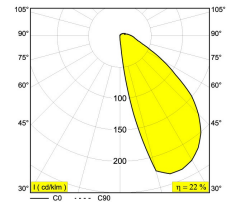

Cutout shape/size: BOX mm

Recessed depth: 115-140 mm

Available colors: ALU GREY (304 33 811 930 A)
WHITE (304 33 811 930 W)
DARK GREY (304 33 811 930 N)

INCL.PC SBL
1 x LED 7,1W / CRI>90 / 3000K / 774lm
INCL.LED POWER SUPPLY 350mA-DC
INCL. 1 x PG11
Other CRI or KELVIN on request

LED Technics: Light source: 774 lm // 7 W // 116 lm/W
Luminaire: 170 lm // 8 W // 21 lm/W

110-240V / 50-60Hz

Class: I

Weight: 0.7 KG
Protection level: IP65
Minimum distance: n.a.

Requirements: CONCRETE BOX 192
CONCRETE PACK LOGIC W S