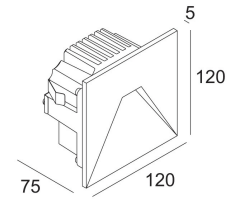

Cutout shape/size: BOX mm

Recessed depth: 115-140 mm

Available colors: ALU GREY (304 33 811 930 A)
WHITE (304 33 811 930 W)
DARK GREY (304 33 811 930 N)

INCL.PC SBL
1 x LED 7,1W / CRI>90 / 3000K / 774lm
INCL.LED POWER SUPPLY 350mA-DC
INCL. 1 x PG11
Other CRI or KELVIN on request

LED Technics: Light source: 774 lm // 7 W // 116 lm/W
Luminaire: 170 lm // 8 W // 21 lm/W

110-240V / 50-60Hz

Class: I

Weight: 0.7 KG
Protection level: IP65
Minimum distance: n.a.

Requirements: CONCRETE BOX 192
CONCRETE PACK LOGIC W S