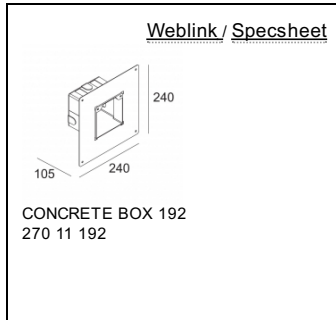

LOGIC W S 930
304 33 811 930

Related references

CONCRETE BOXES