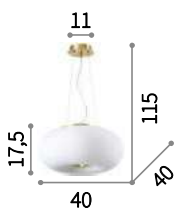

Arizona

Metal frame with satin brass finish. White acid-etched blown glass diffuser with embossed decorative stripes.

LED Bulbs LED GX53 9,5W 3000 K included. Cod. 123936

IP20
GX53 max 5 x 15W
214481 SP5