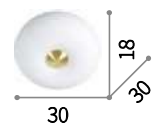

IP20
GX53 max 2 x 15W
214498 PL2