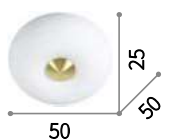

IP20
GX53 max 5 x 15W
214511 PL5