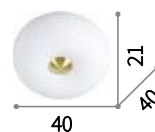

IP20
GX53 max 3 x 15W
214504 PL3