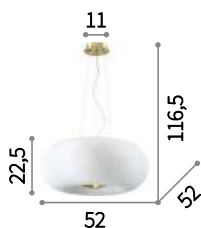

Arizona

Metal frame with satin brass finish. White acid-etched blown glass diffuser with embossed decorative stripes.

LED Bulbs LED GX53 9,5W 3000 K included. Cod. 123936

IP20
GX53 max 5 x 15W
214481 SP5