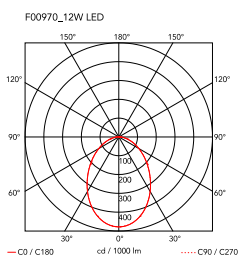

## Aim Small cable-plug

by Ronan & Erwan Bouroullec , 2014

Suspended light fitting. Body in varnished aluminium sheet, shade in photo-etched optical polycarbonate. Internal reflector in photo-etched PC. Directionable body. Powered directly from mains. The cable has a useful length of 9 metres and thus the lamp can be suspended 3 metres from the ceiling. Wall plug version and dimmer/switch on cable.

<b>Cord Length</b>	9000/3000 mm
<b>Materials</b>	Aluminum, Polycarbonate

<b>Colors</b>	<input type="radio"/> F0097009 - White <input checked="" type="radio"/> F0097030 - Black
---------------	---

<b>Certificate</b>	
--------------------	--