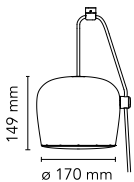

## Aim Small cable-plug

by Ronan & Erwan Bouroullec , 2014

Suspended light fitting. Body in varnished aluminium sheet, shade in photo-etched optical polycarbonate. Internal reflector in photo-etched PC. Directionable body. Powered directly from mains. The cable has a useful length of 9 metres and thus the lamp can be suspended 3 metres from the ceiling. Wall plug version and dimmer/switch on cable.

<b>Mounting</b>	Pendant
<b>Environment</b>	Indoor
<b>Weight</b>	1.9 Kg
<b>Light sources available</b>	1 x Multichip LED 12W 950lm 2700K CRI90 [i]
<b>Emergency</b>	Without
<b>Switching</b>	si
<b>Voltage</b>	230V
<b>Power</b>	12W
<b>Battery</b>	No
<b>Supply included</b>	Yes

<b>Cord Length</b>	9000/3000 mm
<b>Materials</b>	Aluminum, Polycarbonate

<b>Colors</b>	<input type="radio"/> F0097009 - White <input checked="" type="radio"/> F0097030 - Black
---------------	---

<b>Certificate</b>	
--------------------	--