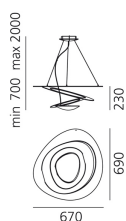

| W | Dimensions | Luminous Flux (lm) | Color | Code | Product name |
|-----|------------|--------------------|-------|----------|----------------------------|
| 29W | 48x46.5 cm | 2237lm | ● | 1249030A | Pirce micro suspension LED |
| | | | ● | 1249020A | Pirce micro suspension LED |
| | | | ○ | 1249010A | Pirce micro suspension LED |

Cd/klm
C0-C180 ———
C90-C270 ······

Designers

› Giuseppe Maurizio Scutellà

Projects

› Interacoustics,
Delta

PRODUCT DATA SHEET

Pirce Mini Sospensione

Suspension lamp in painted aluminium, extension of the existing Pirce range. Opening out of a slim disk are fluttering spirals, which fall gently downwards, creating magical effects of form and light.

Black ● Gold ● White ○

LED R7s Suspension

650° IPIP 20

| W | Dimensions | Luminous Flux (lm) | Color | Code | Product name |
|------|------------|--------------------|-------|----------|-----------------------------|
| 44W | 69x67 cm | 2882lm | ● | 1256130A | Pirce mini sospensione Led |
| | | | ● | 1256120A | Pirce mini sospensione Led |
| | | | ○ | 1256110A | Pirce mini sospensione Led |
| 330W | 69x67 cm | | ○ | 1237010A | Pirce mini sospensione Halo |