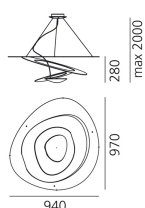

LED R7s Suspension

 650° IPIP 20

| W | Dimensions | Luminous Flux (lm) | Color | Code | Product name |
|------|------------|--------------------|-------|----------|-----------------------------|
| 44W | 97x94 cm | 3344lm | ● | 1254130A | Pirce Sospensione Led black |
| | | | ● | 1254120A | Pirce Sospensione Led gold |
| | | | ○ | 1254110A | Pirce Sospensione Led |
| 330W | 97x94 cm | | ○ | 1239010A | Pirce sospensione Halo |