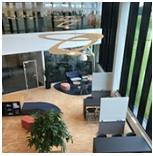

Projects

› Interacoustics,
Delta