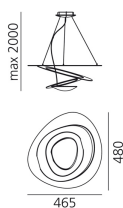

LED R7s Suspension

 650° IPIP 20

| W | Dimensions | Luminous Flux (lm) | Color | Code | Product name |
|------|------------|--------------------|-------|----------|-----------------------------|
| 44W | 97x94 cm | 3344lm | ● | 1254130A | Pirce Sospensione Led black |
| | | | ● | 1254120A | Pirce Sospensione Led gold |
| | | | ○ | 1254110A | Pirce Sospensione Led |
| 330W | 97x94 cm | | ○ | 1239010A | Pirce sospensione Halo |

| W | Dimensions | Luminous Flux (lm) | Color | Code | Product name |
|-----|------------|--------------------|-------|----------|----------------------------|
| 29W | 48x46.5 cm | 2237lm | ● | 1249030A | Pirce micro suspension LED |
| | | | ● | 1249020A | Pirce micro suspension LED |
| | | | ○ | 1249010A | Pirce micro suspension LED |