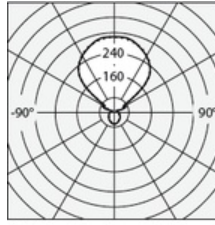

Pirce micro Suspension LED	LED	luminaire
Power	25W	29W
Flux	2562lm	2237lm
CCT	3000K	3000K
CRI	80 typ	
Color Tolerance	2SDCM	
Service Life	L70(6K)>36.300h	
Efficiency		77%
Efficacy	102lm/W	86lm/W

Cd/klm
C0-C180 ———
C90-C270 ······