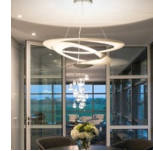

› Office WHW Hillebrand