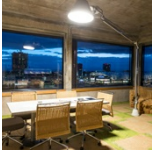

Projects

› Speicher 7