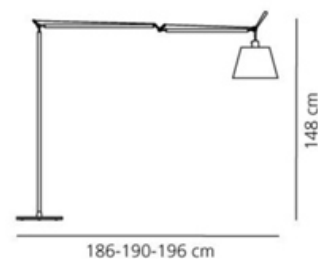

DIMENSIONS

COLOUR

LUMINAIR

Watt:	150W