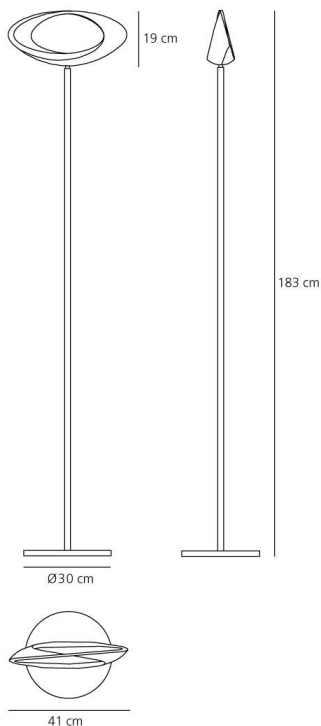

#### DESCRIPTION:

Steel base and stem; body lamp in painted die-cast aluminium. The indirect light shapes the body lamp, bringing out its winding form and giving it the astonishing appearance of a ring of light.

#### DIMENSIONS

Length:	cm 41
Height:	cm 183
Base Diameter:	cm 30
Glow Wire Test:	N/D °

#### DIMENSIONS