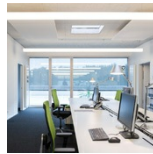

Designers

Projects

› B8