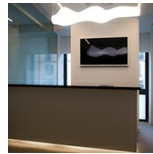

› Fineco Center