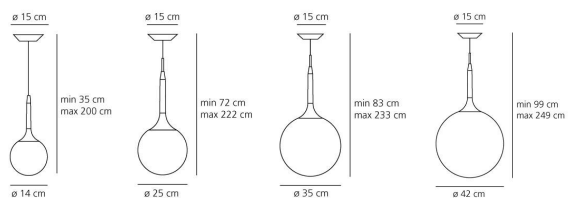

PRODUCT DATA SHEET

Castore Sospensione

The spherical diffuser design is enhanced by a removable-fitting and tapering luminous stem, that makes a sweet transition from the strong diffuser light to the blind lamp structure area. Ceiling rose and stem in thermoplastic resin, blown glass diffuser.

White
○

HALO Suspension

750° IP20

W	Dimensions	Luminous Flux (lm)	Color	Code	Product name
48W	H 35 cm	597lm	○	1045010A	Castore 14
100W	H 72 cm	1800lm	○	1053010A	Castore 25
150W	H 83 cm	2870lm	○	1052010A	Castore 35
	H 99 cm	2870lm	○	1051010A	Castore 42