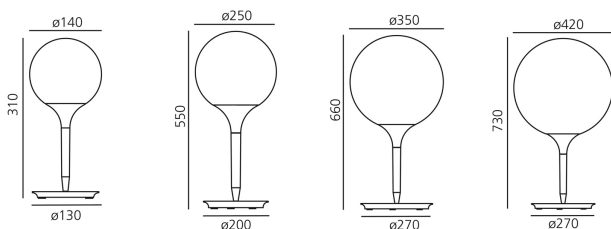

PRODUCT DATA SHEET

Castore Tavolo

The spherical diffuser design is enhanced by a removable-fitting and tapering luminous stem, that makes the transition from the strong diffuser light to the blind lamp structure area gentle. Base in zamac, stem in thermoplastic resin, blown glass diffuser.

White
○

HALO Qt14 Qt32 Table

750° IP20

W	Dimensions	Luminous Flux (lm)	Color	Code	Product name
48W	H 31 cm	790lm	○	1044010A	Castore 14
77W	H 55 cm	1065lm	○	1050010A	Castore 25
150W	H 66 cm	2870lm	○	1049010A	Castore 35
205W	H 73 cm	4200lm	○	1048010A	Castore 42