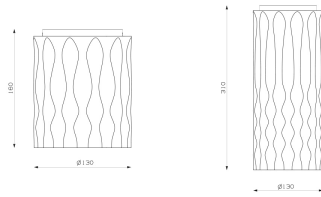

### Fiamma Ceiling

“Modular and adjustable, Fiamma works with a LED source base and a set of accessories to meet the different needs of lighting in hotels: bedside lamp, floor lamp, wall lamp, suspension light. The look is willing to be « domestic », to feel like being at home, in order to reinforce the cosines of the object.” Fiamma is a systemic lighting element designed to respond to the needs of the contract sector, yet well suited also for everyday living environments. An anodized aluminium cylinder with a specific texture – a perfect combination of look and functionality – is the true luminous engine of the system. The light emitted by the LED source is cleverly controlled by a transparent diffuser, designed with an anti-reflex texture, to ensure visual comfort in all usage conditions. Different supports can be assembled on it, all made of carefully processed aluminium, to obtain a variety of versions – suspension, ceiling, reading, table.

Black ●      Grey ○

W	Dimensions	Luminous Flux (lm)	Color	Code	Product name
20W	H 16 cm	1316lm	●	1988020A	Fiamma Ceiling 15 - Black
			●	1988010A	Fiamma Ceiling 15 - Grey
28W	H 31 cm	1526lm	●	1989020A	Fiamma Ceiling 30 - Black
			●	1989010A	Fiamma Ceiling 30 - Grey