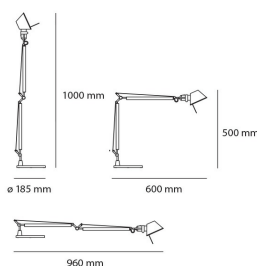

#### DIMENSIONS

**Length:** cm 60  
**Height:** cm 50  
**Max Extension Height:** cm 100  
**Max Extension Length:** cm 96  
**Impact Resistance:** N/D  
**Glow Wire Test:** N/D °

#### DIMENSIONS