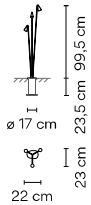

Brisa

4635

Light Source

3 x LED 2,1W 700mA.
LED 2700 K. CRI >80. 598 lm. 95 lm/W.
Driver Constant Current 700mA.
100-240V. 50/60Hz.

Built-in.

Personalization options available

- LED 3000 K / 4000 K.
Min. quantity, upcharge and extra lead time apply.

Materials

Shade and Base: Aluminum.
Disc: Stainless steel.
Vertical tube: Steel.

Packaging

1 Box.
0,39 x 1,11 x 0,37 m.
Vol. 0,1601 m³.
Gross weight 6,5 Kg.
Net weight 5,85 Kg.

4635 07 /10 Khaki (RAL 7039) **695,00 €**
4635 54 /10 Oxide (RAL 8014) **695,00 €**

EAC LED IP65 CE Bi-volt A+ ø 17 cm

4640

Light Source

5 x LED 2,1W 700mA.
LED 2700 K. CRI >80. 996 lm. 95 lm/W.
Driver Constant Current 700mA.
100-240V. 50/60Hz.

Built-in.

Personalization options available

- LED 3000 K / 4000 K.
Min. quantity, upcharge and extra lead time apply.

Materials

Shade and Base: Aluminum.
Disc: Stainless steel.
Vertical tube: Steel.

Packaging

1 Box.
0,36 x 0,40 x 1,10 m.
Vol. 0,1584 m³.
Gross weight 6 Kg.
Net weight 4 Kg.

4640 07 /10 Khaki (RAL 7039) **1.050,00 €**
4640 54 /10 Oxide (RAL 8014) **1.050,00 €**

EAC LED IP65 CE Bi-volt A+ ø 22,5 cm