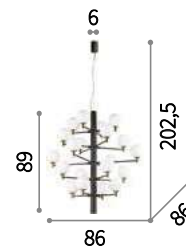

# Copernico

Matt varnished metal frame with brass details. White overlay acid-etched blown glass diffuser.

**LED** Bulbs LED G9 3,2W 3000 K included.  
Cod. 209043

IP20

G9 max 20 x 40W  
 197326 SP20 Bianco  
 197333 SP20 Nero

IP20

G9 max 12 x 40W  
 197302 SP12 Bianco  
 197319 SP12 Nero

197333