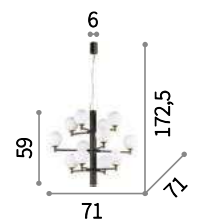

# Copernico

Matt varnished metal frame with brass details. White overlay acid-etched blown glass diffuser.

**LED** Bulbs LED G9 3,2W 3000 K included.  
Cod. 209043

IP20

G9 max 20 x 40W  
 197326 SP20 Bianco  
 197333 SP20 Nero

IP20

G9 max 12 x 40W  
 197302 SP12 Bianco  
 197319 SP12 Nero

197333