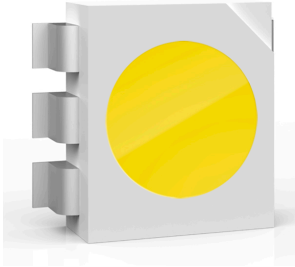

AIM SMALL . Lamps