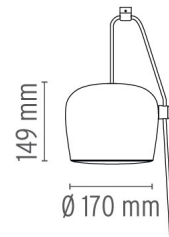

## AIM SMALL

|                                |  |
|--------------------------------|--|
| <b>Mounting</b>                | Pendant  |
| <b>Type of ceiling pendant</b> | Suspension cable   |
| <b>Lamps description</b>       | 1 MULTICHIP LED 2700K 1020lm CRI90 - 12W   |
| <b>Environment</b>             | Indoor   |
| <b>Finish</b>                  | Anodized brown, White, Black   |
| <b>Technical description</b>   | Suspended light fitting. Body in varnished aluminium sheet, shade in photo-etched optical polycarbonate. Internal reflector in photo-etched PC. Directionable body. Powered directly from mains. The cable has a useful length of 9 metres and thus the lamp can be suspended 3 metres from the ceiling. Wall plug version and dimmer/switch on cable. |

## PHYSICAL

|                              |                         |
|------------------------------|-------------------------|
| <b>Supply</b>                | Wall plug               |
| <b>Cord length (mm)</b>      | 9000/3000               |
| <b>Construction material</b> | Aluminum, Polycarbonate |
| <b>Weight (kg)</b>           | 1.9                     |

## DIMENSIONS

### DIMENSIONS