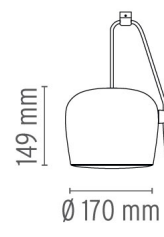

## AIM SMALL

|                                |  |
|--------------------------------|--|
| <b>Mounting</b>                | Pendant  |
| <b>Type of ceiling pendant</b> | Suspension cable   |
| <b>Lamps description</b>       | 1 MULTICHIP LED 2700K 1020lm CRI90 - 12W   |
| <b>Environment</b>             | Indoor   |
| <b>Finish</b>                  | Anodized brown, White, Black   |
| <b>Technical description</b>   | Suspended light fitting. Body in varnished aluminium sheet, shade in photo-etched optical polycarbonate. Internal reflector in photo-etched PC. Directionable body. Powered directly from mains. The cable has a useful length of 9 metres and thus the lamp can be suspended 3 metres from the ceiling. Wall plug version and dimmer/switch on cable. |

## PHYSICAL

|                              |                         |
|------------------------------|-------------------------|
| <b>Supply</b>                | Wall plug               |
| <b>Cord length (mm)</b>      | 9000/3000               |
| <b>Construction material</b> | Aluminum, Polycarbonate |
| <b>Weight (kg)</b>           | 1.9                     |

## DIMENSIONS

### DIMENSIONS