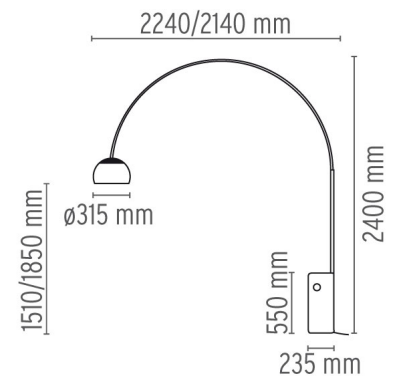

FLOS

ARCO

Mounting	Floor
Lamps description	1 x 70W E27 HSGSA
Environment	Indoor
Finish	Marble
Technical description	Floor lamp providing direct light. White Carrara marble base. Satin-finish stainless steel telescopic stem. Pressed, polished and zapon-varnished aluminum swiveling and height-adjustable reflector.

ELECTRICAL

Emergency	Without
Switching	on/off switch
Voltage (V)	230

PHYSICAL

Supply	Power cord
Cord length (mm)	2700
Construction material	Aluminum, Marble, Stainless steel
Weight (kg)	63.8

Arco

designed by Achille & Pier Giacomo Castiglioni

Floor lamp providing direct light

F0300000 Marble

DIMENSIONS

CERTIFICATIONS

IP
20

Arco . Lamps

HSGSA 70W

Lamp wattage:
70 W

Lamp category:
Incandescent

Socket:
E27

Lamp type:
HSGSA

Arco

designed by Achille & Pier Giacomo
Castiglioni

Floor lamp providing direct light

● F0300000 Marble

DIMENSIONS