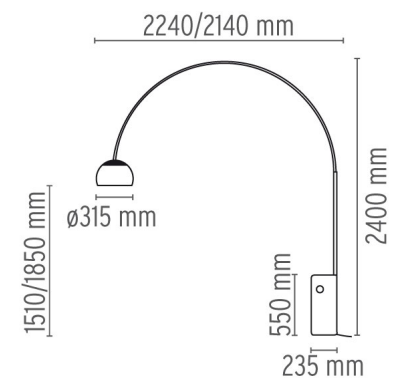

FLOS

ARCO

Mounting	Floor
Lamps description	1 x 70W E27 HSGSA
Environment	Indoor
Finish	Marble
Technical description	Floor lamp providing direct light. White Carrara marble base. Satin-finish stainless steel telescopic stem. Pressed, polished and zapon-varnished aluminum swiveling and height-adjustable reflector.

ELECTRICAL

Emergency	Without
Switching	on/off switch
Voltage (V)	230

PHYSICAL

Supply	Power cord
Cord length (mm)	2700
Construction material	Aluminum, Marble, Stainless steel
Weight (kg)	63.8

Arco

designed by Achille & Pier Giacomo Castiglioni

Floor lamp providing direct light

F0300000 Marble

DIMENSIONS

CERTIFICATIONS

IP
20

Arco . Lamps

HSGSA 70W

Lamp wattage:
70 W

Lamp category:
Incandescent

Socket:
E27

Lamp type:
HSGSA

Arco

designed by Achille & Pier Giacomo
Castiglioni

Floor lamp providing direct light

● F0300000 Marble

DIMENSIONS