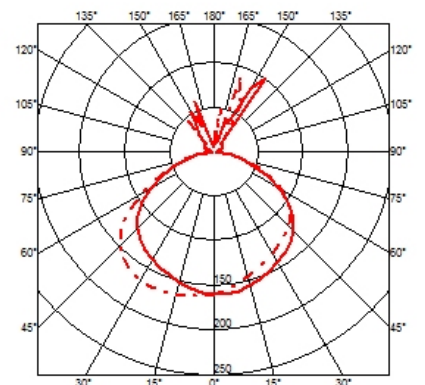

Floor lamp providing direct light

F0300000 Marble

DIMENSIONS

CERTIFICATIONS

IP
20

Arco . Lamps

HSGSA 70W

Lamp wattage:
70 W