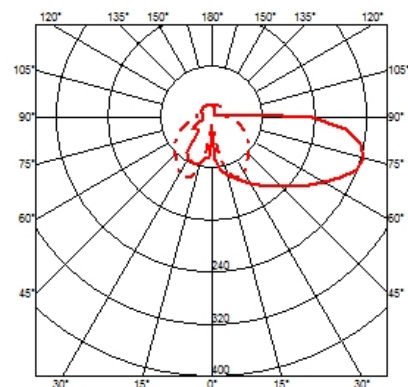

ELECTRICAL

Emergency	Without
Switching	ON/OFF switch on cord
Voltage (V)	230

PHYSICAL

Supply	Power cord
Cord length (mm)	2200
Construction material	Marble
Weight (kg)	7.5

Biagio

designed by Tobia Scarpa

Table lamp providing direct light

● F0700000 White marble

DIMENSIONS

CERTIFICATIONS

IP
20

Biagio . Lamps

70W E27 HSGS

Lamp wattage:
70 W

Lamp category:
Halogen mains