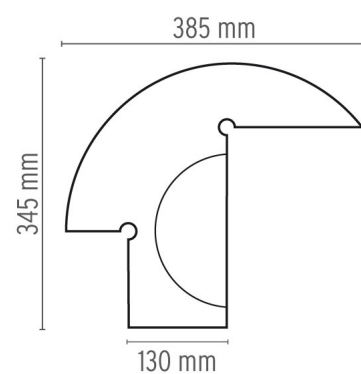

ELECTRICAL

Emergency	Without
Switching	ON/OFF switch on cord
Voltage (V)	230

PHYSICAL

Supply	Power cord
Cord length (mm)	2200
Construction material	Marble
Weight (kg)	7.5

Biagio

designed by Tobia Scarpa

Table lamp providing direct light

● F0700000 White marble

DIMENSIONS

CERTIFICATIONS

IP
20

Biagio . Lamps

70W E27 HSGS

Lamp wattage:
70 W

Lamp category:
Halogen mains

Socket:
E27

Lamp type:
HSGS

Biagio

designed by Tobia Scarpa

Table lamp providing direct light

● F0700000 White marble

DIMENSIONS

CERTIFICATIONS