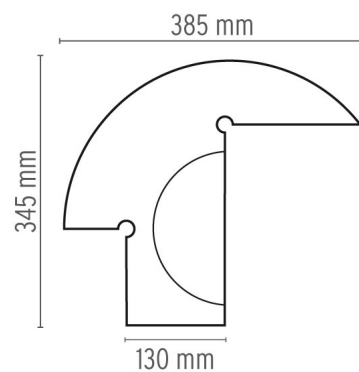

FLOS

BIAGIO

Mounting	Table
Lamps description	1 x 70W E27 HSGS or 1 LED 8W E27 900lm
Environment	Indoor
Finish	White marble
Technical description	Table lamp providing direct light. Lamp body carved from a single block of Carrara marble.

ELECTRICAL

Emergency	Without
Switching	ON/OFF switch on cord
Voltage (V)	230

PHYSICAL

Supply	Power cord
Cord length (mm)	2200
Construction material	Marble
Weight (kg)	7.5

Biagio

designed by Tobia Scarpa

Table lamp providing direct light

● F0700000 White marble

DIMENSIONS

CERTIFICATIONS

IP
20

Biagio . Lamps

70W E27 HSGS

Lamp wattage:
70 W

Lamp category:
Halogen mains