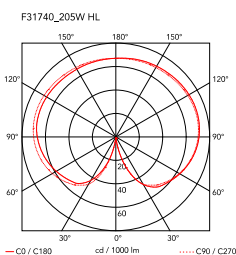

Mounting	Floor
Environment	Indoor
Finish	Brushed brass, Chrome
Weight	10.0 Kg
Light sources available	1 x LED 13W E27 1400lm 3000K [e] cod. RF25535 DIMMER 1 x LED 17W E27 1900lm 2700K [e] cod. RF26259 DIMMER 1 x LED 17W E27 2000lm 3000K [e] cod. RF26258 DIMMER 1 x LED 13W E27 1400lm 2700K [e] cod. RF26065 DIMMER

Emergency	Without
Switching	Dimmer on the power chord
Voltage	220-240V
Power	MAX 205W
Battery	No
Supply included	No

Materials Blown glass, Brass, Steel

Colors	● F3174030 - Black ● F3174057 - Chrome ● F3174059 - Brushed brass

Certificate