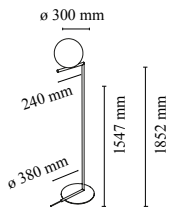

Mounting	Floor
Environment	Indoor
Finish	Brushed brass, Chrome
Weight	10.0 Kg
Light sources available	1 x LED 13W E27 1400lm 3000K [e] cod. RF25535 DIMMER 1 x LED 17W E27 1900lm 2700K [e] cod. RF26259 DIMMER 1 x LED 17W E27 2000lm 3000K [e] cod. RF26258 DIMMER 1 x LED 13W E27 1400lm 2700K [e] cod. RF26065 DIMMER

Emergency	Without
Switching	Dimmer on the power chord
Voltage	220-240V
Power	MAX 205W
Battery	No
Supply included	No

Materials Blown glass, Brass, Steel

Colors	● F3174030 - Black ● F3174057 - Chrome ● F3174059 - Brushed brass

Certificate