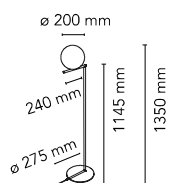

## IC Lights Floor 1

by Michael Anastassiades , 2014

Floor lamp providing diffused light. Frame in brass, brushed and transparent varnished or chrome steel. Blown glass opal diffuser. Dimmer on the power chord.

Mounting	Floor
Environment	Indoor
Finish	Brushed brass, Chrome
Weight	5.0 Kg
Light sources available	1 x LED 8W E14 800lm 3000K cod. RF26565 [e] DIMMER 1 x LED 8W E14 700lm 2700K cod. RF26767 [e] DIMMER
Emergency	Without
Switching	Dimmer on the power chord
Voltage	220-240V
Power	MAX 60W
Battery	No
Supply included	No
Materials	Blown glass, Brass, Steel
Colors	● F3173030 - Black ● F3173057 - Chrome ● F3173059 - Brushed brass
Certificate	    

Emergency	Without
Switching	Dimmer on the power chord
Voltage	220-240V
Power	MAX 205W
Battery	No
Supply included	No

Materials Blown glass, Brass, Steel

Colors	<ul style="list-style-type: none"> <li>● F3174030 - Black</li> <li>● F3174057 - Chrome</li> <li>● F3174059 - Brushed brass</li> </ul>
--------	---