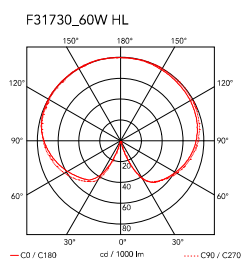

## IC Lights Floor 1

by Michael Anastassiades , 2014

Floor lamp providing diffused light. Frame in brass, brushed and transparent varnished or chrome steel. Blown glass opal diffuser. Dimmer on the power chord.

Mounting	Floor
Environment	Indoor
Finish	Brushed brass, Chrome
Weight	5.0 Kg
Light sources available	1 x LED 8W E14 800lm 3000K cod. RF26565 [e] DIMMER 1 x LED 8W E14 700lm 2700K cod. RF26767 [e] DIMMER
Emergency	Without
Switching	Dimmer on the power chord
Voltage	220-240V
Power	MAX 60W
Battery	No
Supply included	No
Materials	Blown glass, Brass, Steel
Colors	● F3173030 - Black ● F3173057 - Chrome ● F3173059 - Brushed brass
Certificate	    