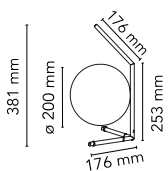

Mounting	Table
Environment	Indoor
Finish	Brushed brass, Chrome
Weight	1.6 Kg
Light sources available	1 x LED 8W E14 800lm 3000K cod. RF26565 [e] DIMMER 1 x LED 8W E14 700lm 2700K cod. RF26767 [e] DIMMER 1 x LED 10W E14 800lm 2700K cod. RF26261 [e] DIMMER 1 x LED 10W E14 900lm 3000K [e] cod. RF26260 DIMMER

Emergency	Without
Switching	Dimmer on the power chord
Voltage	220-240V
Power	MAX 60W
Battery	No
Supply included	No

Materials Blown glass, Brass, Steel

Colors

- F3171030 - Black
- F3171057 - Chrome
- F3171059 - Brushed brass

Certificate