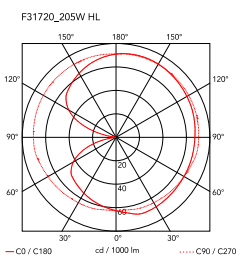

Mounting	Table
Environment	Indoor
Finish	Brushed brass, Chrome
Weight	3.6 Kg
Light sources available	1 x LED 13W E27 1400lm 2700K [e] cod. RF26065 DIMMER 1 x LED 13W E27 1400lm 3000K [e] cod. RF25535 DIMMER 1 x LED 17W E27 1900lm 2700K [e] cod. RF26259 DIMMER 1 x LED 17W E27 2000lm 3000K [e] cod. RF26258 DIMMER

Emergency	Without
Switching	Dimmer on the power chord
Voltage	220-240V
Power	MAX 205W
Battery	No
Supply included	No

Materials Blown glass, Brass, Steel

Colors	● F3172030 - Black ● F3172057 - Chrome ● F3172059 - Brushed brass

Certificate