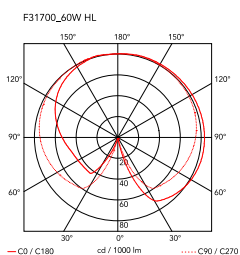

Mounting	Table
Environment	Indoor
Finish	Brushed brass
Weight	1.7 Kg
Light sources available	1 x LED 8W E14 800lm 3000K cod. RF26565 [e] DIMMER 1 x LED 8W E14 700lm 2700K cod. RF26767 [e] DIMMER 1 x LED 10W E14 900lm 3000K [e] cod. RF26260 DIMMER 1 x LED 10W E14 800lm 2700K cod. RF26261 [e] DIMMER
Emergency	Without
Switching	Dimmer on the power chord.
Voltage	220-240V
Power	MAX 60W
Battery	No
Supply included	No
Materials	Blown glass, Brass, Steel
Colors	● F3170030 - Black ● F3170057 - Chrome ● F3170059 - Brushed brass
Certificate	    