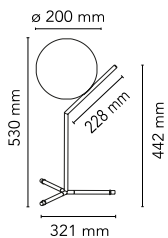

## IC Lights Table 1 High

by Michael Anastassiades , 2014

Table lamp providing diffused light. Frame in brass, brushed and transparent varnished or chrome steel, and black. Blown glass opal diffuser. Dimmer on the power chord.

Mounting	Table
Environment	Indoor
Finish	Brushed brass
Weight	1.7 Kg
Light sources available	1 x LED 8W E14 800lm 3000K cod. RF26565 [e] DIMMER 1 x LED 8W E14 700lm 2700K cod. RF26767 [e] DIMMER 1 x LED 10W E14 900lm 3000K [e] cod. RF26260 DIMMER 1 x LED 10W E14 800lm 2700K cod. RF26261 [e] DIMMER
Emergency	Without
Switching	Dimmer on the power chord.
Voltage	220-240V
Power	MAX 60W
Battery	No
Supply included	No
Materials	Blown glass, Brass, Steel
Colors	● F3170030 - Black ● F3170057 - Chrome ● F3170059 - Brushed brass
Certificate	    