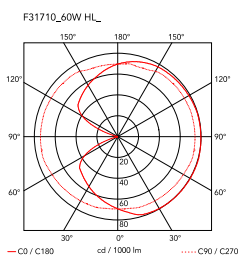

Mounting	Table
Environment	Indoor
Finish	Brushed brass, Chrome
Weight	1.6 Kg
Light sources available	1 x LED 8W E14 800lm 3000K cod. RF26565 [e] DIMMER 1 x LED 8W E14 700lm 2700K cod. RF26767 [e] DIMMER 1 x LED 10W E14 800lm 2700K cod. RF26261 [e] DIMMER 1 x LED 10W E14 900lm 3000K [e] cod. RF26260 DIMMER

Emergency	Without
Switching	Dimmer on the power chord
Voltage	220-240V
Power	MAX 60W
Battery	No
Supply included	No

Materials Blown glass, Brass, Steel

Colors

- F3171030 - Black
- F3171057 - Chrome
- F3171059 - Brushed brass

Certificate