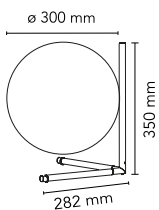

Mounting	Table
Environment	Indoor
Finish	Brushed brass, Chrome
Weight	3.6 Kg
Light sources available	1 x LED 13W E27 1400lm 2700K [e] cod. RF26065 DIMMER 1 x LED 13W E27 1400lm 3000K [e] cod. RF25535 DIMMER 1 x LED 17W E27 1900lm 2700K [e] cod. RF26259 DIMMER 1 x LED 17W E27 2000lm 3000K [e] cod. RF26258 DIMMER

Emergency	Without
Switching	Dimmer on the power chord
Voltage	220-240V
Power	MAX 205W
Battery	No
Supply included	No

Materials Blown glass, Brass, Steel

Colors	● F3172030 - Black ● F3172057 - Chrome ● F3172059 - Brushed brass

Certificate