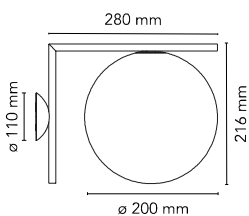

Mounting	Ceiling and wall
Environment	Indoor
Finish	Brushed brass, Chrome
Weight	2.0 Kg
Light sources available	1 x LED 8W E14 800lm 3000K cod. RF26565 [e] DIMMER 1 x LED 8W E14 700lm 2700K cod. RF26767 [e] DIMMER 1 x LED 10W E14 800lm 2700K cod. RF26261 [e] DIMMER 1 x LED 10W E14 900lm 3000K cod. RF26260 [e] DIMMER

Emergency	Without
Voltage	220-250V
Power	MAX 60W
Battery	No
Supply included	No

Materials Blown glass, Brass, Steel

Colors	 F3178030 - Black F3178057 - Chrome F3178059 - Brushed brass

Certificate