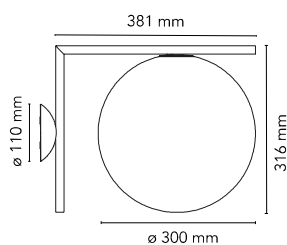

Mounting	Ceiling and wall
Environment	Indoor
Finish	Brushed brass, Chrome, Black
Weight	3.7 Kg
Light sources available	1 x LED 13W E27 1400lm 3000K [e] cod. RF25535 DIMMER 1 x LED 13W E27 1400lm 2700K [e] cod. RF26065 DIMMER 1 x LED 17W E27 2000lm 2700K [e] cod. RF26259 DIMMER 1 x LED 17W E27 2000lm 3000K [e] cod. RF26258 DIMMER

Emergency	Without
Voltage	220-250V
Power	MAX 205W
Battery	No
Supply included	No

Materials Blown glass, Brass, Steel

Colors	 F3179030 - Black F3179057 - Chrome F3179059 - Brushed brass

Certificate