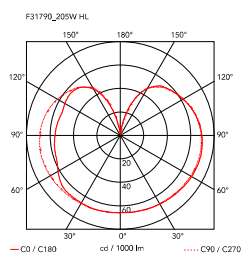

Mounting	Ceiling and wall
Environment	Indoor
Finish	Brushed brass, Chrome, Black
Weight	3.7 Kg
Light sources available	1 x LED 13W E27 1400lm 3000K [e] cod. RF25535 DIMMER 1 x LED 13W E27 1400lm 2700K [e] cod. RF26065 DIMMER 1 x LED 17W E27 2000lm 2700K [e] cod. RF26259 DIMMER 1 x LED 17W E27 2000lm 3000K [e] cod. RF26258 DIMMER

Emergency	Without
Voltage	220-250V
Power	MAX 205W
Battery	No
Supply included	No

Materials Blown glass, Brass, Steel

Colors	 F3179030 - Black F3179057 - Chrome F3179059 - Brushed brass

Certificate