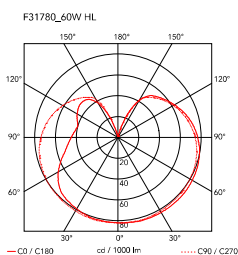

Mounting	Ceiling and wall
Environment	Indoor
Finish	Brushed brass, Chrome
Weight	2.0 Kg
Light sources available	1 x LED 8W E14 800lm 3000K cod. RF26565 [e] DIMMER 1 x LED 8W E14 700lm 2700K cod. RF26767 [e] DIMMER 1 x LED 10W E14 800lm 2700K cod. RF26261 [e] DIMMER 1 x LED 10W E14 900lm 3000K cod. RF26260 [e] DIMMER

Emergency	Without
Voltage	220-250V
Power	MAX 60W
Battery	No
Supply included	No

Materials Blown glass, Brass, Steel

Colors	 F3178030 - Black F3178057 - Chrome F3178059 - Brushed brass

Certificate