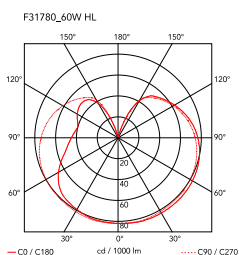

Mounting	Ceiling and wall
Environment	Indoor
Weight	2.0 Kg
Light sources available	1 x RF26565 LED 8W E14 700lm 3000K [e] Dimmable 1 x RF26261 LED 10W E14 800lm 2700K [e] Dimmable 1 x RF26260 LED 10W E14 900lm 3000K [e] Dimmable 1 x RF30263 LED 8W E14 900lm 2700K [e] Dimmable 1 x RF30264 LED 8W E14 700lm 3000K [e] Dimmable

Emergency	Without
Voltage	220-250V
Power	MAX 60W
Battery	No
Supply included	No

Materials Blown glass, Brass, Steel

Colors	F3178035 - Red burgundy F3178030 - Black F3178057 - Chrome F3178059 - Brushed Brass

Certificate