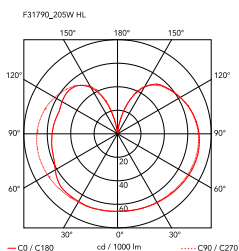

Mounting	Ceiling and wall
Environment	Indoor
Weight	3.7 Kg
Light sources available	1 x RF26259 LED 17W E27 2700K [e] 1900lm Dimmable 1 x RF26258 LED 17W E27 3000K [e] 2000lm Dimmable 1 x RF28665 LED 15W E27 2700K [e] 2000lm Dimmable 1 x RF28666 LED 15W E27 3000K [e] 2000lm Dimmable
Emergency	Without
Voltage	220-250V
Power	MAX 205W
Battery	No
Supply included	No
Materials	Blown glass, Brass, Steel
Colors	 F3179035 - Red burgundy F3179030 - Black F3179057 - Chrome F3179059 - Brushed Brass

Certificate