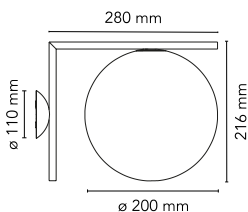

Mounting	Ceiling and wall
Environment	Indoor
Weight	2.0 Kg
Light sources available	1 x RF26565 LED 8W E14 700lm 3000K [e] Dimmable 1 x RF26261 LED 10W E14 800lm 2700K [e] Dimmable 1 x RF26260 LED 10W E14 900lm 3000K [e] Dimmable 1 x RF30263 LED 8W E14 900lm 2700K [e] Dimmable 1 x RF30264 LED 8W E14 700lm 3000K [e] Dimmable

Emergency	Without
Voltage	220-250V
Power	MAX 60W
Battery	No
Supply included	No

Materials Blown glass, Brass, Steel

Colors	F3178035 - Red burgundy F3178030 - Black F3178057 - Chrome F3178059 - Brushed Brass

Certificate