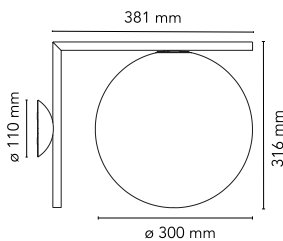

Mounting	Ceiling and wall
Environment	Indoor
Weight	3.7 Kg
Light sources available	1 x RF26259 LED 17W E27 2700K [e] 1900lm Dimmable 1 x RF26258 LED 17W E27 3000K [e] 2000lm Dimmable 1 x RF28665 LED 15W E27 2700K [e] 2000lm Dimmable 1 x RF28666 LED 15W E27 3000K [e] 2000lm Dimmable
Emergency	Without
Voltage	220-250V
Power	MAX 205W
Battery	No
Supply included	No
Materials	Blown glass, Brass, Steel
Colors	 F3179035 - Red burgundy F3179030 - Black F3179057 - Chrome F3179059 - Brushed Brass

Certificate