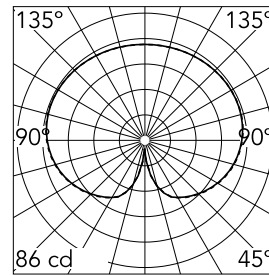

### Optical

<b>Lighting type</b>	Direct
<b>Light distribution</b>	Symmetric
<b>Optical type</b>	Diffused light

Beam Angle: 0°

h(m)	E(lx)	D(m)
1	86	
2	21	
3	10	
4	5	
5	0	

Luminous flux luminaire  
1400 lm