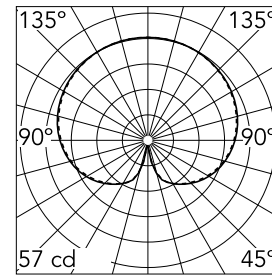

### Optical

<b>Lighting type</b>	Direct
<b>Light distribution</b>	Symmetric
<b>Optical type</b>	Diffused light

Beam Angle: 0°

h(m)	E(lx)	D(m)
1	57	
2	14	
3	6	
4	4	
5	0	

Luminous flux luminaire  
700 lm