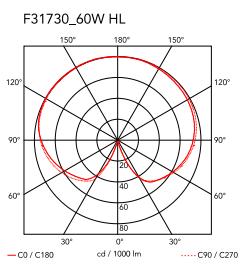

## IC Lights Floor 1

by Michael Anastassiades , 2014

Floor lamp providing diffused light. Frame in brass, brushed and transparent varnished or chrome steel. Blown glass opal diffuser. Dimmer on the power chord.

<b>Mounting</b>	Floor
<b>Environment</b>	Indoor
<b>Weight</b>	5.0 Kg
<b>Light sources available</b>	1 x RF26565 LED 8W E14 700lm 3000K [e] Dimmable 1 x RF26261 LED 10W E14 800lm 2700K [e] Dimmable 1 x RF26260 LED 10W E14 900lm 3000K [e] Dimmable 1 x RF30263 LED 8W E14 900lm 2700K [e] Dimmable