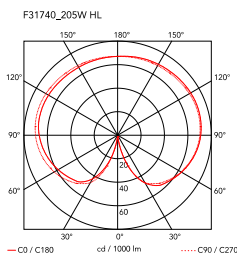

Mounting	Floor
Environment	Indoor
Weight	10.0 Kg
Light sources available	1 x RF26259 LED 17W E27 2700K [e] 1900lm Dimmable 1 x RF26258 LED 17W E27 3000K [e] 2000lm Dimmable 1 x RF28665 LED 15W E27 2700K [e] 2000lm Dimmable 1 x RF28666 LED 15W E27 3000K [e] 2000lm Dimmable

Emergency	Without
Switching	Dimmer on the power chord
Dimmer	Included
Voltage	220-240V
Power	MAX 205W
Battery	No
Supply included	No

Materials Blown glass, Brass, Steel

1. **Colors**
2. F3174035 - Red burgundy
   - F3174030 - Black
   - F3174057 - Chrome
   - F3174059 - Brushed Brass

Certificate