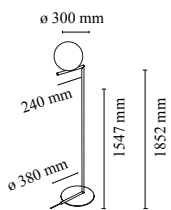

Mounting	Floor
Environment	Indoor
Weight	10.0 Kg
Light sources available	1 x RF26259 LED 17W E27 2700K [e] 1900lm Dimmable 1 x RF26258 LED 17W E27 3000K [e] 2000lm Dimmable 1 x RF28665 LED 15W E27 2700K [e] 2000lm Dimmable 1 x RF28666 LED 15W E27 3000K [e] 2000lm Dimmable

Emergency	Without
Switching	Dimmer on the power chord
Dimmer	Included
Voltage	220-240V
Power	MAX 205W
Battery	No
Supply included	No

Materials Blown glass, Brass, Steel

1. **Colors**
2. F3174035 - Red burgundy
   - F3174030 - Black
   - F3174057 - Chrome
   - F3174059 - Brushed Brass

Certificate