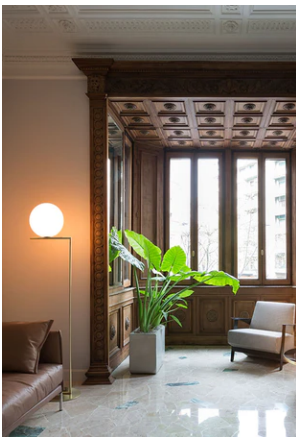

## IC Lights Floor 1

by Michael Anastassiades , 2014

Floor lamp providing diffused light. Frame in brass, brushed and transparent varnished or chrome steel. Blown glass opal diffuser. Dimmer on the power chord.

## IC Lights Floor 2

by Michael Anastassiades , 2014

Floor lamp providing diffused light. Frame in brass, brushed and transparent varnished or chrome steel. Blown glass opal diffuser. Dimmer on the power chord.