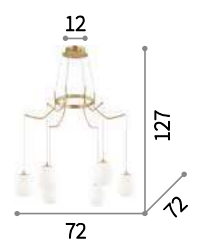

Karousel

Metal frame with satin brass finish. White overlay acid-etched blown glass diffuser.

LED Bulbs LED G9 3,2W 3000 K included.
Cod. 209043

 IP20
 

 G9 max 10 x 15W
 206394 SP10

 IP20
 

 G9 max 6 x 15W
 206387 SP6