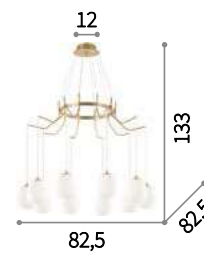

Karousel

Metal frame with satin brass finish. White overlay acid-etched blown glass diffuser.

LED Bulbs LED G9 3,2W 3000 K included.
Cod. 209043

 IP20
 

 G9 max 10 x 15W
 206394 SP10

 IP20
 

 G9 max 6 x 15W
 206387 SP6