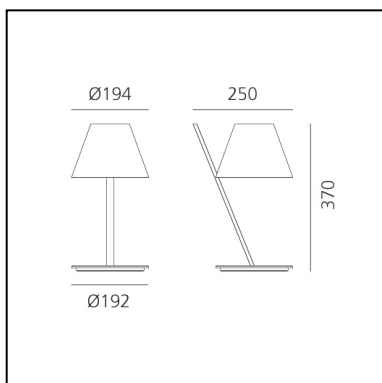

La Petite - White

Quaglio Simonelli

IP20   

LUMINAIRE

- Watt: **5W**
- Delivered lumen output: **307lm**
- Efficiency: **65%**
- Efficacy: **61.38lm/W**
- CRI: **80**

DESCRIPTION

An archetypal lampshade balancing on a slanted rod creates a balanced and stylish geometric composition that is mesmerising despite its simplicity. The lampshade is a light plastic volume closed by two diffusers that produce a delightful soft direct and indirect light. The joint supports the lampshade on a minimalist resting point, connecting it to the aluminum rod.

DIMENSIONS

- Length: **250 mm**
- Width: **194 mm**
- Height: **370 mm**
- Base Diameter: **192 mm**
- Impact Resistance: **650**

SOURCES NOT INCLUDED

- Category: **LED RETROFIT**
- Number: **1**
- Socket: **E14**

La Petite - Black

Quaglio Simonelli

IP20   

LUMINAIRE

- Watt: **5W**
- Delivered lumen output: **307lm**
- Efficiency: **65%**
- Efficacy: **61.38lm/W**
- CRI: **80**

DESCRIPTION

An archetypal lampshade balancing on a slanted rod creates a balanced and stylish geometric composition that is mesmerising despite its simplicity. The lampshade is a light plastic volume closed by two diffusers that produce a delightful soft direct and indirect light. The joint supports the lampshade on a minimalist resting point, connecting it to the aluminum rod.

DIMENSIONS

- Length: **250 mm**
- Width: **194 mm**
- Height: **370 mm**
- Base Diameter: **192 mm**
- Glow Wire Test: **650°**

SOURCES NOT INCLUDED

- Category: **LED RETROFIT**
- Number: **1**
- Socket: **E14**