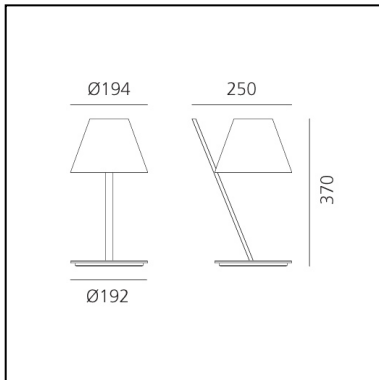

La Petite - White

Quaglio Simonelli

IP20   

LUMINAIRE

- Watt: **5W**
- Delivered lumen output: **307lm**
- Efficiency: **65%**
- Efficacy: **61.38lm/W**
- CRI: **80**

DESCRIPTION

An archetypal lampshade balancing on a slanted rod creates a balanced and stylish geometric composition that is mesmerising despite its simplicity. The lampshade is a light plastic volume closed by two diffusers that produce a delightful soft direct and indirect light. The joint supports the lampshade on a minimalist resting point, connecting it to the aluminum rod.

DIMENSIONS

- Length: **250 mm**
- Width: **194 mm**
- Height: **370 mm**
- Base Diameter: **192 mm**
- Impact Resistance: **650**

SOURCES NOT INCLUDED

- Category: **LED RETROFIT**
- Number: **1**
- Socket: **E14**

La Petite - Black

Quaglio Simonelli

IP20   

LUMINAIRE

- Watt: **5W**
- Delivered lumen output: **307lm**
- Efficiency: **65%**
- Efficacy: **61.38lm/W**
- CRI: **80**

DESCRIPTION

An archetypal lampshade balancing on a slanted rod creates a balanced and stylish geometric composition that is mesmerising despite its simplicity. The lampshade is a light plastic volume closed by two diffusers that produce a delightful soft direct and indirect light. The joint supports the lampshade on a minimalist resting point, connecting it to the aluminum rod.

DIMENSIONS

- Length: **250 mm**
- Width: **194 mm**
- Height: **370 mm**
- Base Diameter: **192 mm**
- Glow Wire Test: **650°**

SOURCES NOT INCLUDED

- Category: **LED RETROFIT**
- Number: **1**
- Socket: **E14**