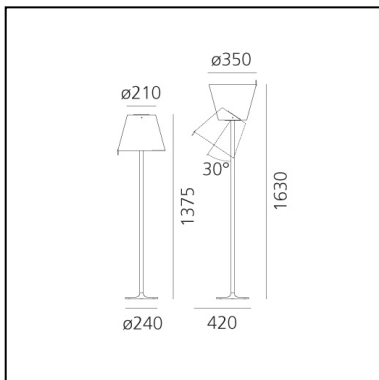

Melampo Floor - Grey

Adrien Gardère

IP20   EAC  

LUMINAIRE

- Watt: **34W**
- Voltage: **220V-240V**
- Delivered lumen output: **2279lm**
- Efficiency: **58%**
- Efficacy: **67.03lm/W**
- CRI: **80**

Notes

Adjustable diffuser into three different positions.

FEATURES

- Product Code: **0123010A**
- Colour: **Grey**
- Installation: **Floor**
- Material: **Base in painted zamac, painted aluminum stem, diffuser in silk satin fabric on a technopolymer frame**
- Series: **Design Collection**
- Environment: **Indoor**
- Area contract: **Hospitality, Residential**
- Emission: **Direct, Diffused Adjustable, indirect**
- design by: **Adrien Gardère**

DIMENSIONS

- Height: **1370 mm**
- Diameter: **350 mm**
- Base Diameter: **240 mm**
- Max Extension Height: **1630 mm**
- Inclination: **300 mm**
- Impact Resistance: **N/D**
- Glow Wire Test: **650°**