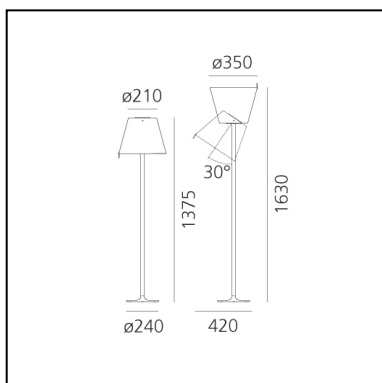

DIMENSIONS

- Height: **1370 mm**
- Diameter: **350 mm**
- Base Diameter: **240 mm**
- Max Extension Height: **1630 mm**
- Inclination: **300 mm**
- Impact Resistance: **N/D**
- Glow Wire Test: **650°**

SOURCES NOT INCLUDED

- Category: **LED RETROFIT**
- Number: **2**
- Watt: **17W**

Melampo Floor - Bronze Ecrù

Adrien Gardère

IP20   EAC  

LUMINAIRE

- Watt: **34W**
- Voltage: **220V-240V**
- Delivered lumen output: **2279lm**
- Efficiency: **58%**
- Efficacy: **67.03lm/W**
- CRI: **80**