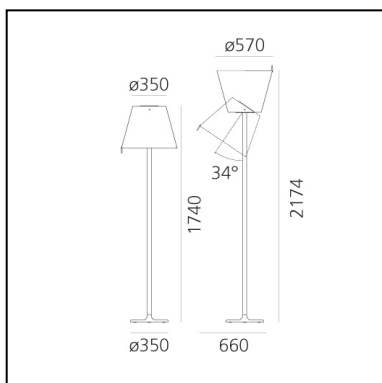

FEATURES

- Product Code: **0577010A**
- Colour: **Grey**
- Installation: **Floor**
- Material: **Base in painted zamac, painted aluminum stem, diffuser in silk satin fabric on a technopolymer frame**
- Series: **Design Collection**
- Environment: **Indoor**
- Area contract: **Hospitality, Residential**
- Emission: **Direct, Diffused Adjustable, indirect**
- design by: **Adrien Gardère**

DIMENSIONS

- Height: **1740 mm**
- Diameter: **570 mm**
- Base Diameter: **350 mm**
- Max Extension Height: **2170 mm**
- Inclination: **340 mm**
- Impact Resistance: **N/D**
- Glow Wire Test: **650°**

SOURCES NOT INCLUDED

- Category: **LED RETROFIT**
- Number: **2**
- Watt: **21W**

Melampo Mega - Bronze Ecrù

Adrien Gardère

IP20     Dimmerable: +0-

LUMINAIRE

- Watt: **42W**
- Voltage: **220V-240V**
- Delivered lumen output: **3043lm**
- Efficiency: **62%**
- Efficacy: **72.45lm/W**
- CRI: **80**