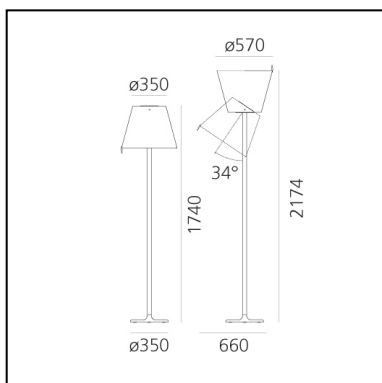

Melampo Mega - Grey

Adrien Gardère

IP20     Dimmerable: 

LUMINAIRE

- Watt: **42W**
- Voltage: **220V-240V**
- Delivered lumen output: **3043lm**
- Efficiency: **62%**
- Efficacy: **72.45lm/W**
- CRI: **80**

FEATURES

- Product Code: **0577010A**
- Colour: **Grey**
- Installation: **Floor**
- Material: **Base in painted zamac, painted aluminum stem, diffuser in silk satin fabric on a technopolymer frame**
- Series: **Design Collection**
- Environment: **Indoor**
- Area contract: **Hospitality, Residential**
- Emission: **Direct, Diffused Adjustable, indirect**
- design by: **Adrien Gardère**

DIMENSIONS

- Height: **1740 mm**
- Diameter: **570 mm**
- Base Diameter: **350 mm**
- Max Extension Height: **2170 mm**
- Inclination: **340 mm**
- Impact Resistance: **N/D**
- Glow Wire Test: **650°**