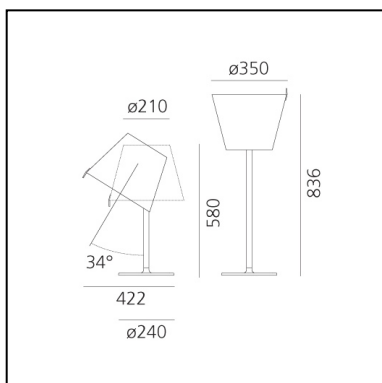

FEATURES

- Product Code: **0710010A**
- Colour: **Grey**
- Installation: **Table**
- Material: **Base in painted zamac, painted aluminum stem, diffuser in silk satin fabric on a technopolymer frame**
- Series: **Design Collection**
- Environment: **Indoor**
- Area contract: **Hospitality, Residential**
- Emission: **Diffused And Direct, indirect**
- design by: **Adrien Gardère**

DIMENSIONS

- Height: **400 mm**
- Diameter: **230 mm**
- Base Diameter: **170 mm**
- Max Extension Height: **425 mm**
- Inclination: **300 mm**
- Impact Resistance: **N/D**
- Glow Wire Test: **650°**

SOURCES NOT INCLUDED

- Category: **LED RETROFIT**
- Number: **1**
- Watt: **6W**
- Socket: **E14**

Melampo Table - Bronze Ecrù

Adrien Gardère

IP20   EAC  CCC  CE 

LUMINAIRE

- Watt: **34W**
- Voltage: **220V-240V**
- Delivered lumen output: **2279lm**
- Efficiency: **58%**
- Efficacy: **67.03lm/W**
- CRI: **80**

DIMENSIONS

- Height: **580 mm**
- Diameter: **350 mm**
- Base Diameter: **240 mm**
- Max Extension Height: **836 mm**
- Impact Resistance: **N/D**
- Glow Wire Test: **650°**

SOURCES NOT INCLUDED

- Category: **LED RETROFIT**
- Number: **2**
- Watt: **17W**
- Socket: **E27**