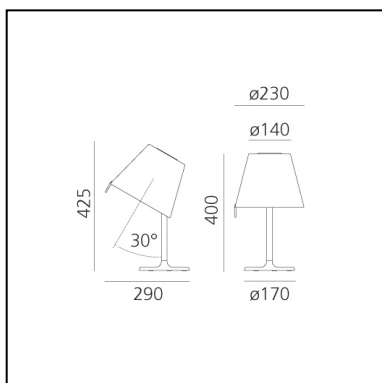

Melampo Night - Grey

Adrien Gardère

IP20   EAC  CCC  CE 

LUMINAIRE

- Watt: **5W**
- Voltage: **220V-240V**
- Delivered lumen output: **349lm**
- Efficiency: **74%**
- Efficacy: **69.81lm/W**
- CRI: **80**

FEATURES

- Product Code: **0710010A**
- Colour: **Grey**
- Installation: **Table**
- Material: **Base in painted zamac, painted aluminum stem, diffuser in silk satin fabric on a technopolymer frame**
- Series: **Design Collection**
- Environment: **Indoor**
- Area contract: **Hospitality, Residential**
- Emission: **Diffused And Direct, indirect**
- design by: **Adrien Gardère**

DIMENSIONS

- Height: **400 mm**
- Diameter: **230 mm**
- Base Diameter: **170 mm**
- Max Extension Height: **425 mm**
- Inclination: **300 mm**
- Impact Resistance: **N/D**
- Glow Wire Test: **650°**

SOURCES NOT INCLUDED

DIMENSIONS

- Height: **580 mm**
- Diameter: **350 mm**
- Base Diameter: **240 mm**
- Max Extension Height: **836 mm**
- Impact Resistance: **N/D**
- Glow Wire Test: **650°**

SOURCES NOT INCLUDED

- Category: **LED RETROFIT**
- Number: **2**
- Watt: **17W**
- Socket: **E27**