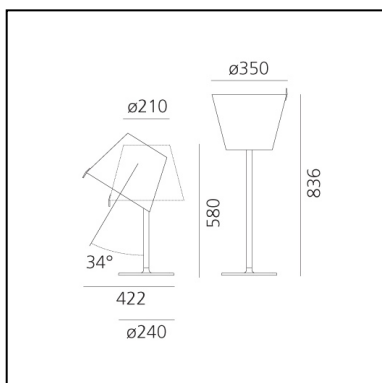

FEATURES

- Product Code: **0315010A**
- Colour: **Grey**
- Installation: **Table**
- Material: **Base in painted zamac, painted aluminum stem, diffuser in silk satin fabric on a technopolymer frame**
- Series: **Design Collection**
- Environment: **Indoor**
- Area contract: **Hospitality, Residential**
- Emission: **Diffused And Direct, indirect**
- design by: **Adrien Gardère**

DIMENSIONS

- Height: **580 mm**
- Diameter: **350 mm**
- Base Diameter: **240 mm**
- Max Extension Height: **836 mm**
- Impact Resistance: **N/D**
- Glow Wire Test: **650°**

SOURCES NOT INCLUDED

- Category: **LED RETROFIT**
- Number: **2**
- Watt: **17W**
- Socket: **E27**

Melampo Table - Bronze Ecrù

Adrien Gardère

IP20   **EAC**   

LUMINAIRE

- Watt: **34W**
- Voltage: **220V-240V**
- Delivered lumen output: **2279lm**
- Efficiency: **58%**
- Efficacy: **67.03lm/W**
- CRI: **80**