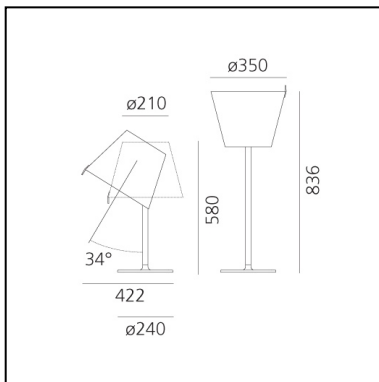

Melampo Table - Grey

Adrien Gardère

IP20      

LUMINAIRE

- Watt: **34W**
- Voltage: **220V-240V**
- Delivered lumen output: **2279lm**
- Efficiency: **58%**
- Efficacy: **67.03lm/W**
- CRI: **80**

Notes

Adjustable diffuser into three different positions.

FEATURES

- Product Code: **0315010A**
- Colour: **Grey**
- Installation: **Table**
- Material: **Base in painted zamac, painted aluminum stem, diffuser in silk satin fabric on a technopolymer frame**
- Series: **Design Collection**
- Environment: **Indoor**
- Area contract: **Hospitality, Residential**
- Emission: **Diffused And Direct, indirect**
- design by: **Adrien Gardère**

DIMENSIONS

- Height: **580 mm**
- Diameter: **350 mm**
- Base Diameter: **240 mm**
- Max Extension Height: **836 mm**
- Impact Resistance: **N/D**
- Glow Wire Test: **650°**

SOURCES NOT INCLUDED

- Category: **LED RETROFIT**
- Number: **2**
- Watt: **17W**
- Socket: **E27**