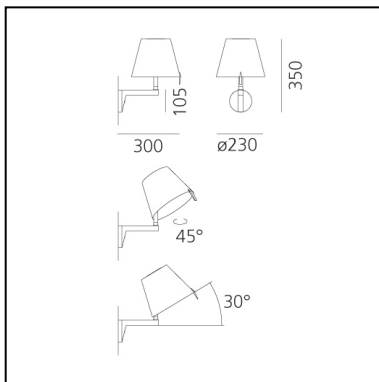

LUMINAIRE

- Watt: **5W**
- Voltage: **220V-240V**
- Delivered lumen output: **349lm**
- Efficiency: **74%**
- Efficacy: **69.81lm/W**
- CRI: **80**

Notes

Adjustable diffuser into two different positions. With on-off switch on body Imp.

DESCRIPTION

Simple and elegant with its traditional look, it adds functionality thanks to the movable diffuser that can be tilted and rotated to direct the light and the switch on the arm of the frame.

FEATURES

- Product Code: **0721020A**
- Colour: **Ecrù**
- Installation: **Wall**
- Material: **Aluminum lamp body, silk satin diffuser with technopolymer frame**
- Series: **Design Collection**
- Environment: **Indoor**
- Area contract: **Hospitality, Residential**
- Emission: **Dual Emission**
- design by: **Adrien Gardère**

DIMENSIONS

- Width: **300 mm**
- Height: **350 mm**
- Diameter: **230 mm**
- Base Diameter: **105 mm**
- Inclination: **300 mm**
- Rotation: **450 mm°**
- Glow Wire Test: **650°**

SOURCES NOT INCLUDED

- Category: **LED RETROFIT**
- Number: **1**
- Watt: **6W**
- Socket: **E14**