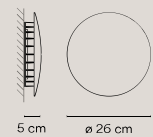

Meridiano is formed from a spherical steel shade fitted with open slots. An ambient LED shines through the glass diffuser, radiating outward from the grid across a broad surface in a dramatic sunburst pattern of shadow and light. Topped with foam, it doubles as a seat or side table, its airy architecture integrating easily into outdoor spaces.

- 07 Khaki (RAL 7006)
- 58 Off-white (PANTONE WARM GRAY 2U)
- 62 Green (RAL 6021)

Rods: Steel.
Arm: Steel.
Seat: Polyurethane.
Diffuser: Glass.

LED 2700 K. CRI>80. 116 lm/W.

Ref. 4710, 4715.
Ground surface mounted.

Ref. 4720.
Wall surface mounted.

4720

4710