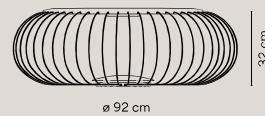

Meridiano is formed from a spherical steel shade fitted with open slots. An ambient LED shines through the glass diffuser, radiating outward from the grid across a broad surface in a dramatic sunburst pattern of shadow and light. Topped with foam, it doubles as a seat or side table, its airy architecture integrating easily into outdoor spaces.

- 07 Khaki (RAL 7006)
- 58 Off-white (PANTONE WARM GRAY 2U)
- 62 Green (RAL 6021)

Rods: Steel.
Arm: Steel.
Seat: Polyurethane.
Diffuser: Glass.

LED 2700 K. CRI>80. 116 lm/W.

Ref. 4710, 4715.
Ground surface mounted.

Ref. 4720.
Wall surface mounted.

4720

4710

4715