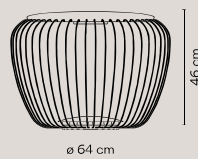

Meridiano is formed from a spherical steel shade fitted with open slots. An ambient LED shines through the glass diffuser, radiating outward from the grid across a broad surface in a dramatic sunburst pattern of shadow and light. Topped with foam, it doubles as a seat or side table, its airy architecture integrating easily into outdoor spaces.

- 07 Khaki (RAL 7006)
- 58 Off-white (PANTONE WARM GRAY 2U)
- 62 Green (RAL 6021)

Rods: Steel.
Arm: Steel.
Seat: Polyurethane.
Diffuser: Glass.

LED 2700 K. CRI>80. 116 lm/W.

Ref. 4710, 4715.
Ground surface mounted.

Ref. 4720.
Wall surface mounted.

4720

4710