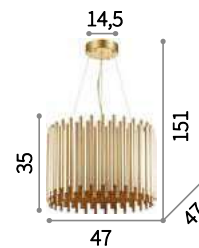

Pan

Metal frame. Diffusers made of decorative elements with metal tube shape of different length. Steel cables adjustable in length.

 IP20
 E27 max 5 x 60W
 208817 SP5

 IP20
 E14 max 2 x 40W
 208794 AP2