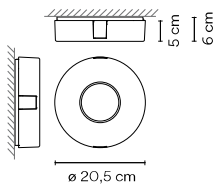

Surface Canopy S
E1 Ø 205 mm.
Wattage options:
<60W.

Driver Constant Voltage 42V.
90-305 VAC. 100~240V. 50/60Hz.

Dimming options:
On/ Off.
Simultaneous line DALI; 1-10V; Push; Casambi;
ProtoPixel*; Casambi (P2P); ProtoPixel* (P2P).

Body: ABS.
Net weight 0,9 Kg.

11 Black
(NCS S 8500-N)