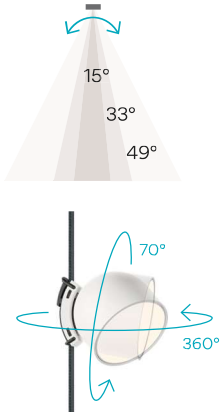

Spotlight

Accent light