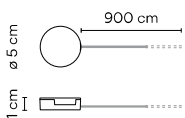

Plug-in Floor Switch
E6 Ø 90 mm.
Wattage options:
<60W.

Driver Constant Voltage 42V.
90-305 VAC. 100~240V. 50/60Hz.

Dimming options:
On/ Off.
Push.
Simultaneous line Casambi; ProtoPixel*.
Casambi (P2P); ProtoPixel* (P2P).

Body: ABS.

11 Black
(NCS S 8500-N)