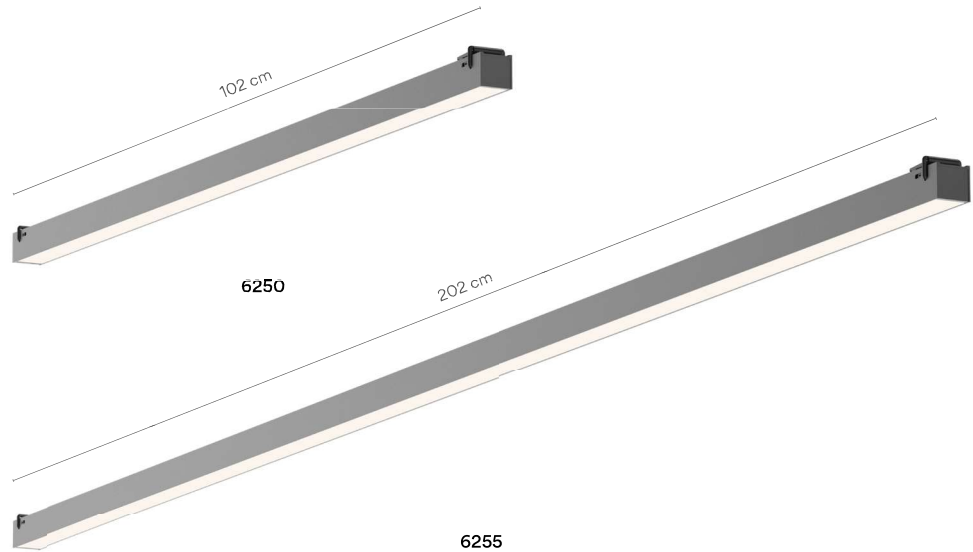

Linear Diffuser

General lighting