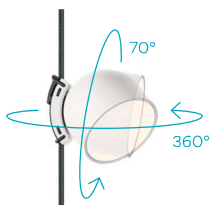

Spotlight

Flat diffuser

Ø 10 cm
6215