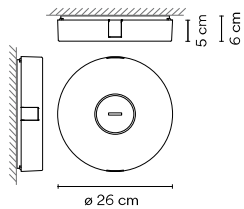

Dimming options:
On/ Off.
Simultaneous line DALI; 1-10V; Push; Casambi;
ProtoPixel*; Casambi (P2P); ProtoPixel* (P2P).

Body: ABS.
Net weight 0,9 Kg.

11 Black
(NCS S 8500-N)

Surface Canopy M
E2 Ø 260 mm.
Wattage options:
>60W.
<240W.