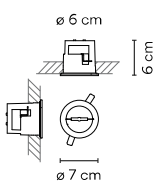

Surface Canopy S
E1 Ø 205 mm.
Wattage options:
<60W.

Driver Constant Voltage 42V.
90-305 VAC. 100~240V. 50/60Hz.

Dimming options:
On/ Off.
Simultaneous line DALI; 1-10V; Push; Casambi;
ProtoPixel*; Casambi (P2P); ProtoPixel* (P2P).

Body: ABS.
Net weight 0,9 Kg.

11 Black
(NCS S 8500-N)

Surface Canopy M
E2 Ø 260 mm.
Wattage options:
>60W.
<240W.

Driver Constant Voltage 42V.
90-305 VAC. 100~240V. 50/60Hz.

Dimming options:
On/ Off.
Simultaneous line DALI; 1-10V; Push; Casambi;
ProtoPixel*; Casambi (P2P); ProtoPixel* (P2P).

Body: ABS.
Net weight 1,8 Kg.

11 Black
(NCS S 8500-N)

Built-in Canopy
E3 Ø 120 mm.
Wattage options:
>25W.
<240W.

Driver Constant Voltage 42V.
90-305 VAC. 100~240V. 50/60Hz.

Dimming options:
On/ Off.
Simultaneous line DALI; 1-10V; Push; Casambi;
ProtoPixel*; Casambi (P2P); ProtoPixel* (P2P).

Body: ABS.
Net weight 1,08 - 1,860 Kg.

11 Black
(NCS S 8500-N)

Remote Built-in Canopy
E4 Ø 110 mm.
Wattage options:
>25W.
<240W.

Driver Constant Voltage 42V.
90-305 VAC. 100~240V. 50/60Hz.

Dimming options:
On/ Off.
Simultaneous line DALI; 1-10V; Push; Casambi;
ProtoPixel*; Casambi (P2P); ProtoPixel* (P2P).

Body: ABS.
Net weight 0,87 - 1,65 Kg.

11 Black
(NCS S 8500-N)

Remote Surface Canopy
E5 Ø 60 mm.
Wattage options:
>25W.
<240W.

Driver Constant Voltage 42V.
90-305 VAC. 100~240V. 50/60Hz.

Dimming options:
On/ Off.
Simultaneous line DALI; 1-10V; Push; Casambi;
ProtoPixel*; Casambi (P2P); ProtoPixel* (P2P).

Body: Aluminum.
Net weight 0,95 - 1,73 Kg.

11 Black
(NCS S 8500-N)

Plug-in Floor Switch
E6 Ø 90 mm.
Wattage options:
<60W.

Driver Constant Voltage 42V.
90-305 VAC. 100~240V. 50/60Hz.

Dimming options:
On/ Off.
Push.
Simultaneous line Casambi; ProtoPixel*.
Casambi (P2P); ProtoPixel* (P2P).

Body: ABS.