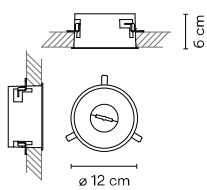

Built-in Canopy
E3 Ø 120 mm.
Wattage options:
>25W.
<240W.

Driver Constant Voltage 42V.
90-305 VAC. 100~240V. 50/60Hz.

Dimming options:
On/ Off.
Simultaneous line DALI; 1-10V; Push; Casambi;
ProtoPixel*; Casambi (P2P); ProtoPixel* (P2P).

Body: ABS.
Net weight 1,08 - 1,860 Kg.

11 Black
(NCS S 8500-N)