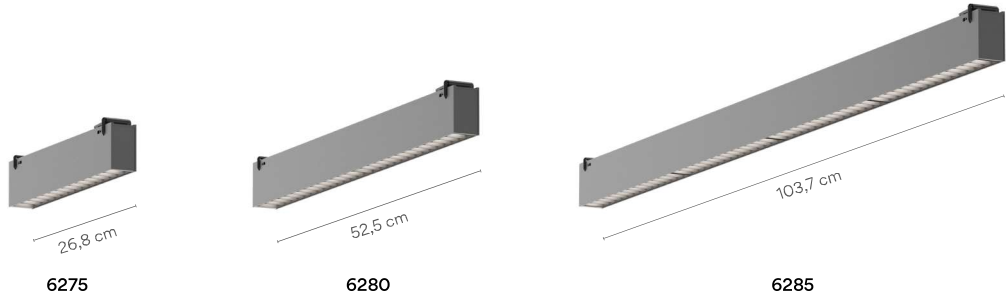

Dimming control

6270_/_/_0 On/ Off

6270_/_/_F Simultaneous line
DALI, 1-10V, Push, Casambi

6270_/_/_Z Casambi integrated on each
individual luminaire (P2P)

Linear Low UGR - High-Efficiency

Linear High Efficiency
Low Glare