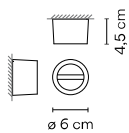

Remote Built-in Canopy
E4 Ø 110 mm.
Wattage options:
>25W.
<240W.

Driver Constant Voltage 42V.
90-305 VAC. 100~240V. 50/60Hz.

Dimming options:
On/ Off.
Simultaneous line DALI; 1-10V; Push; Casambi;
ProtoPixel*; Casambi (P2P); ProtoPixel* (P2P).

Body: ABS.
Net weight 0,87 - 1,65 Kg.

11 Black
(NCS S 8500-N)