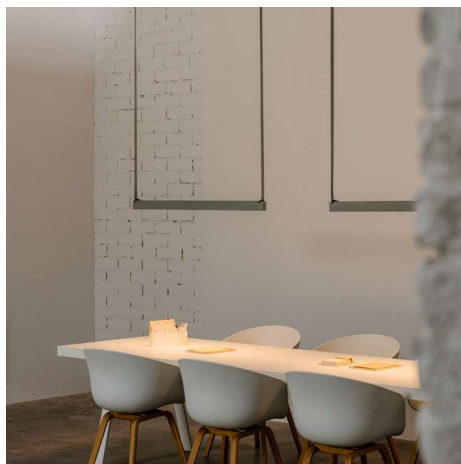

Dimming control

- 6255_/_/0 On/ Off
- 6255_/_/F Simultaneous line DALI, 1-10V, Push, Casambi
- 6255_/_/Z Casambi integrated on each individual luminaire (P2P)