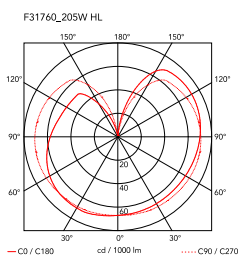

Mounting	Pendant
Environment	Indoor
Finish	Brushed brass, Chrome
Weight	3.9 Kg
Light sources available	1 x LED 13W E27 1400lm 3000K [e] cod. RF25535 DIMMER 1 x LED 13W E27 1400lm 2700K [e] cod. RF26065 DIMMER 1 x LED 17W E27 1900lm 2700K [e] cod. RF26259 DIMMER 1 x LED 17W E27 2000lm 3000K [e] cod. RF26258 DIMMER

Emergency	Without
Voltage	220-250V
Power	MAX 205W
Battery	No
Supply included	No

Cord Length	4000 mm
Materials	Blown glass, Brass, Steel

Colors	● F3176030 - Black ● F3176057 - Chrome ● F3176059 - Brushed brass

Certificate