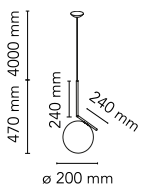

Mounting	Pendant
Environment	Indoor
Finish	Brushed brass, Chrome
Weight	2.2 Kg
Light sources available	1 x LED 8W E14 800lm 3000K cod. RF26565 [e] DIMMER 1 x LED 8W E14 700lm 2700K cod. RF26767 [e] DIMMER 1 x LED 10W E14 800lm 2700K cod. RF26261 [e] DIMMER 1 x LED 10W E14 900lm 3000K [e] cod. RF26260 DIMMER

Emergency	Without
Voltage	220-250V
Power	MAX 60W
Battery	No
Supply included	No

Cord Length	4000 mm
Materials	Blown glass, Brass, Steel

Colors	● F3175030 - Black ● F3175057 - Chrome ● F3175059 - Brushed brass

Certificate