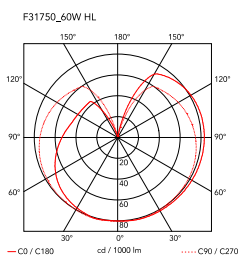

Mounting	Pendant
Environment	Indoor
Finish	Brushed brass, Chrome
Weight	2.2 Kg
Light sources available	1 x LED 8W E14 800lm 3000K cod. RF26565 [e] DIMMER 1 x LED 8W E14 700lm 2700K cod. RF26767 [e] DIMMER 1 x LED 10W E14 800lm 2700K cod. RF26261 [e] DIMMER 1 x LED 10W E14 900lm 3000K [e] cod. RF26260 DIMMER

Emergency	Without
Voltage	220-250V
Power	MAX 60W
Battery	No
Supply included	No

Cord Length	4000 mm
Materials	Blown glass, Brass, Steel

Colors	● F3175030 - Black ● F3175057 - Chrome ● F3175059 - Brushed brass

Certificate