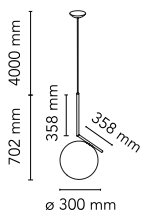

Mounting	Pendant
Environment	Indoor
Finish	Brushed brass, Chrome
Weight	3.9 Kg
Light sources available	1 x LED 13W E27 1400lm 3000K [e] cod. RF25535 DIMMER 1 x LED 13W E27 1400lm 2700K [e] cod. RF26065 DIMMER 1 x LED 17W E27 1900lm 2700K [e] cod. RF26259 DIMMER 1 x LED 17W E27 2000lm 3000K [e] cod. RF26258 DIMMER

Emergency	Without
Voltage	220-250V
Power	MAX 205W
Battery	No
Supply included	No

Cord Length	4000 mm
Materials	Blown glass, Brass, Steel

Colors	● F3176030 - Black ● F3176057 - Chrome ● F3176059 - Brushed brass

Certificate