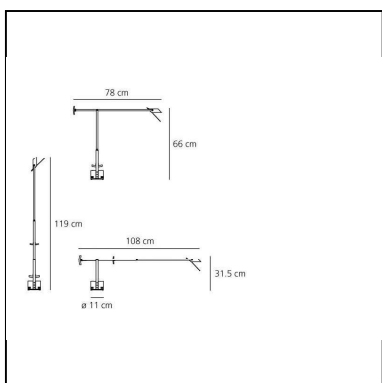

LUMINAIRE *

- Transformer availability: **Integrated**
- Watt: **3,3W**
- Voltage: **220V-240V**
- Delivered lumen output: **191lm**
- Efficiency: **48%**
- Efficacy: **63.67lm/W**
- CRI: **80**

* Photometric data may vary depending on the source installed. Light measurements are provided in relative form and technical lighting calculations may be updated according to the effective source used.

DESCRIPTION

Artemide celebrates Tizio's 50th anniversary with a special version in Richard Sapper's favorite red. Tizio is not only a masterpiece of Artemide collection but also an icon of Italian design.

Designed 50 years ago, it is still absolutely contemporary also thanks to a new integrated LED source.

An elegant synthesis of intelligent components elaborated by Richard Sapper has created a timeless product.

"When we presented it, there was nothing like it on the market, it was revolutionary. Tizio is beautiful in any different position, it is a harmonious object in all its parts, you move it with one hand and it is always extremely precise. It is not that we don't change anything over the years because we can't, we don't change anything because that's the way it is."

Ernesto Gismondi, 2014

FEATURES

- Product Code: **A009010**
- Colour: **Black**
- Installation: **Table**
- Material: **aluminium, technopolymer**
- Series: **Design Collection**
- Environment: **Indoor**
- Area contract: **Hospitality, Office, Residential**
- Emission: **Direct Adjustable**
- design by: **Richard Sapper**

DIMENSIONS

- Length: **780 mm**
- Height: **660 mm**
- Base Diameter: **110 mm**
- Max Extension Height: **1190 mm**
- Max Extension Length: **1080 mm**
- Inclination: **-42+42**
- Impact Resistance: **N/D**
- Glow Wire Test: **N/D°**

SOURCES NOT INCLUDED

- Category: **LED RETROFIT**
- Number: **1**
- Watt: **MAX 2,5W**
- Socket: **GY6.35**