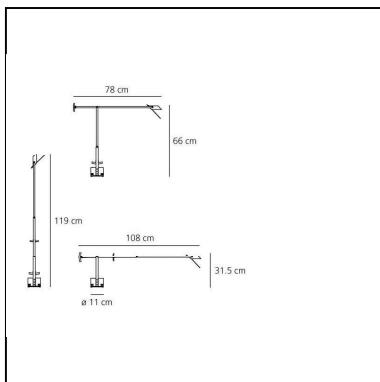

LUMINAIRE *

- Transformer availability: **Integrated**
- Watt: **3,3W**
- Voltage: **220V-240V**
- Delivered lumen output: **191lm**
- Efficiency: **48%**
- Efficacy: **63.67lm/W**
- CRI: **80**

* Photometric data may vary depending on the source installed. Light measurements are provided in relative form and technical lighting calculations may be updated according to the effective source used.

DESCRIPTION

Artemide celebrates Tizio's 50th anniversary with a special version in Richard Sapper's favorite red. Tizio is not only a masterpiece of Artemide collection but also an icon of Italian design.

Designed 50 years ago, it is still absolutely contemporary also thanks to a new integrated LED source.

An elegant synthesis of intelligent components elaborated by Richard Sapper has created a timeless product.

"When we presented it, there was nothing like it on the market, it was revolutionary. Tizio is beautiful in any different position, it is a harmonious object in all its parts, you move it with one hand and it is always extremely precise. It is not that we don't change anything over the years because we can't, we don't change anything because that's the way it is."

Ernesto Gismondi, 2014

FEATURES

- Product Code: **A009030**
- Colour: **White**
- Installation: **Table**
- Material: **aluminium, technopolymer**
- Series: **Design Collection**
- Environment: **Indoor**
- Area contract: **Hospitality, Office, Residential**
- Emission: **Direct Adjustable**
- design by: **Richard Sapper**

DIMENSIONS

- Length: **780 mm**
- Height: **660 mm**
- Base Diameter: **110 mm**
- Max Extension Height: **1190 mm**
- Max Extension Length: **1080 mm**
- Inclination: **-42+42**
- Impact Resistance: **N/D**
- Glow Wire Test: **N/D°**

SOURCES NOT INCLUDED

- Category: **LED RETROFIT**
- Number: **1**
- Watt: **MAX 2,5W**
- Socket: **GY6.35**