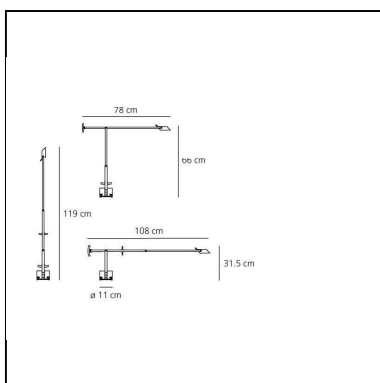

LUMINAIRE

- Transformer availability: **Integrated**
- Watt: **8W**
- Voltage: **220V-240V**
- Delivered lumen output: **468lm**
- CCT: **3000K**
- Efficiency: **61%**
- Efficacy: **58.49lm/W**
- CRI: **90**
- Dimmer Typology: **Microswitch Dimmer**

DESCRIPTION

Artemide celebrates Tizio's 50th anniversary with a special version in Richard Sapper's favorite red. Tizio is not only a masterpiece of Artemide collection but also an icon of Italian design.

Designed 50 years ago, it is still absolutely contemporary also thanks to a new integrated LED source.

An elegant synthesis of intelligent components elaborated by Richard Sapper has created a timeless product.

"When we presented it, there was nothing like it on the market, it was revolutionary. Tizio is beautiful in any different position, it is a harmonious object in all its parts, you move it with one hand and it is always extremely precise. It is not that we don't change anything over the years because we can't, we don't change anything because that's the way it is."

Ernesto Gismondi, 2014

FEATURES

- Product Code: **A009210**
- Colour: **Black**
- Installation: **Table**
- Material: **aluminium, technopolymer**
- Series: **Design Collection**
- Environment: **Indoor**
- Area contract: **Hospitality, Office, Residential**
- Emission: **Direct Adjustable**
- design by: **Richard Sapper**

DIMENSIONS

- Length: **780 mm**
- Height: **660 mm**
- Base Diameter: **110 mm**
- Max Extension Height: **1190 mm**
- Max Extension Length: **1080 mm**
- Inclination: **-42+42**

SOURCES INCLUDED

- Category: **Led**
- Number: **1**
- Watt: **6.75W**
- Delivered lumen output: **764lm**
- Color temperature (K): **3000K**
- CRI: **90**
- Color Tolerance: **MacAdam 2SDCM**
- Efficacy: **113lm/W**
- Service Life: **118000-L90**