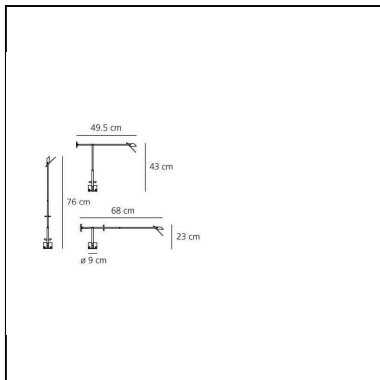

LUMINAIRE *

- Transformer availability: **Integrated**
- Watt: **2,7W**
- Voltage: **220V-240V**
- Delivered lumen output: **150lm**
- Efficiency: **48%**
- Efficacy: **75.22lm/W**
- CRI: **80**

* Photometric data may vary depending on the source installed.
Light measurements are provided in relative form and technical lighting calculations may be updated according to the effective source used.

Notes

Button with two illumination intensities

DESCRIPTION

Artemide celebrates Tizio's 50th anniversary with a special version in Richard Sapper's favorite red. Tizio is not only a masterpiece of Artemide collection but also an icon of Italian design. Designed 50 years ago, it is still absolutely contemporary also thanks to a new integrated LED source. An elegant synthesis of intelligent components elaborated by Richard Sapper has created a timeless product. *"When we presented it, there was nothing like it on the market, it was revolutionary. Tizio is beautiful in any different position, it is a harmonious object in all its parts, you move it with one hand and it is always extremely precise. It is not that we don't change anything over the years because we can't, we don't change anything because that's the way it is."* Ernesto Gismondi, 2014

FEATURES

- Product Code: **A008100**
- Colour: **Black**
- Installation: **Table**
- Material: **Aluminum**
- Series: **Design Collection**
- Environment: **Indoor**
- Area contract: **Hospitality, Office, Residential**
- Emission: **Direct Adjustable**
- design by: **Richard Sapper**

DIMENSIONS

- Length: **495 mm**
- Height: **430 mm**
- Base Diameter: **90 mm**
- Max Extension Height: **760 mm**
- Max Extension Length: **680 mm**
- Impact Resistance: **N/D**
- Glow Wire Test: **N/D°**

SOURCES NOT INCLUDED

- Category: **LED RETROFIT**
- Number: **1**
- Watt: **MAX 2,4W**
- Socket: **G4**