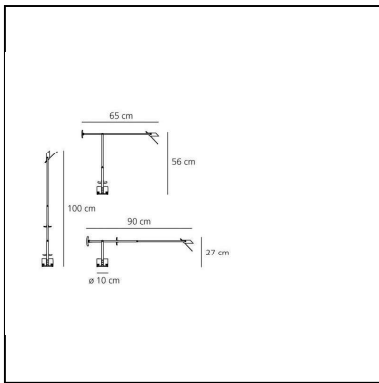

LUMINAIRE *

- Transformer availability: **Integrated**
- Watt: **3,3W**
- Voltage: **220V-240V**
- Delivered lumen output: **191lm**
- Efficiency: **48%**
- Efficacy: **63.67lm/W**
- CRI: **80**

* Photometric data may vary depending on the source installed. Light measurements are provided in relative form and technical lighting calculations may be updated according to the effective source used.

DESCRIPTION

Artemide celebrates Tizio's 50th anniversary with a special version in Richard Sapper's favorite red. Tizio is not only a masterpiece of Artemide collection but also an icon of Italian design.

Designed 50 years ago, it is still absolutely contemporary also thanks to a new integrated LED source.

An elegant synthesis of intelligent components elaborated by Richard Sapper has created a timeless product.

"When we presented it, there was nothing like it on the market, it was revolutionary. Tizio is beautiful in any different position, it is a harmonious object in all its parts, you move it with one hand and it is always extremely precise. It is not that we don't change anything over the years because we can't, we don't change anything because that's the way it is."

Ernesto Gismondi, 2014

FEATURES

- Product Code: **A005010**
- Colour: **Black**
- Installation: **Table**
- Material: **aluminium, technopolymer**
- Series: **Design Collection**
- Environment: **Indoor**
- Area contract: **Hospitality, Office, Residential**
- Emission: **Direct Adjustable**
- design by: **Richard Sapper**

DIMENSIONS

- Length: **650 mm**
- Height: **560 mm**
- Base Diameter: **100 mm**
- Max Extension Height: **1000 mm**
- Max Extension Length: **900 mm**
- Impact Resistance: **N/D**
- Glow Wire Test: **N/D°**

SOURCES NOT INCLUDED

- Category: **LED RETROFIT**
- Number: **1**
- Watt: **MAX 2,5W**
- Socket: **GY6.35**