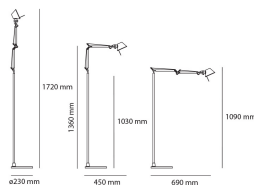

DIMENSIONS

- Height: **cm 109**
- Base Diameter: **cm 23**
- Max Extension Height: **cm 172**
- Max Extension Length: **cm 69**
- Glow Wire Test: **750°**

SOURCES INCLUDED

- Category: **Led**
- Number: **1**
- Watt: **9W**
- Color temperature (K): **2700K**
- CRI: **90**

Accessories

TOLOMEO TERRA SNODO
A014000

TOLOMEO MICRO SUPPORTO TERRA
A043900

Tolomeo Micro Floor LED 3000K - Aluminum - Body Lamp

Michele De Lucchi, Giancarlo Fassina

IP20    

LUMINAIRE

- Watt: **9W**
- Voltage: **24V**
- Delivered lumens output: **491lm**
- CCT: **3000K**
- Efficiency: **63%**
- Efficacy: **54.52lm/W**
- CRI: **90**
- Dimmer Typology: **Microswitch Dimmer**

DIMENSIONS

- Height: **cm 109**
- Base Diameter: **cm 23**
- Max Extension Height: **cm 172**
- Max Extension Length: **cm 69**
- Glow Wire Test: **750°**

SOURCES INCLUDED

- Category: **Led**
- Number: **1**
- Watt: **9W**
- Color temperature (K): **3000K**
- CRI: **90**

DIMENSIONS

- Height: **cm 109**
- Base Diameter: **cm 23**
- Max Extension Height: **cm 172**
- Max Extension Length: **cm 69**
- Impact Resistance: **N/D**
- Glow Wire Test: **N/D°**

NOT INCLUDED SOURCES