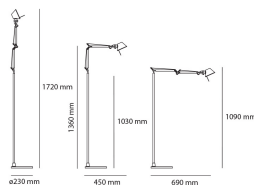

Tolomeo Micro Floor LED 2700K - Aluminum - Body Lamp

Michele De Lucchi, Giancarlo Fassina

IP20    

LUMINAIRE

- Watt: **9W**
- Voltage: **24V**
- Delivered lumens output: **461lm**
- CCT: **2700K**
- Efficiency: **63%**
- Efficacy: **51.17lm/W**
- CRI: **90**
- Dimmer Typology: **Microswitch Dimmer**

DIMENSIONS

- Height: **cm 109**
- Base Diameter: **cm 23**
- Max Extension Height: **cm 172**
- Max Extension Length: **cm 69**
- Glow Wire Test: **750°**

SOURCES INCLUDED

- Category: **Led**
- Number: **1**
- Watt: **9W**
- Color temperature (K): **2700K**
- CRI: **90**

DIMENSIONS

- Height: **cm 109**
- Base Diameter: **cm 23**
- Max Extension Height: **cm 172**
- Max Extension Length: **cm 69**
- Glow Wire Test: **750°**

SOURCES INCLUDED

- Category: **Led**
- Number: **1**
- Watt: **9W**
- Color temperature (K): **3000K**
- CRI: **90**

DIMENSIONS

- Height: **cm 109**
- Base Diameter: **cm 23**
- Max Extension Height: **cm 172**
- Max Extension Length: **cm 69**
- Impact Resistance: **N/D**
- Glow Wire Test: **N/D°**

NOT INCLUDED SOURCES