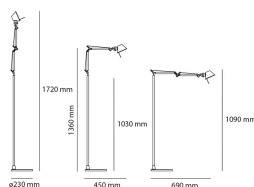

DIMENSIONS

- Height: **cm 109**
- Base Diameter: **cm 23**
- Max Extension Height: **cm 172**
- Max Extension Length: **cm 69**
- Glow Wire Test: **750°**

SOURCES INCLUDED

- Category: **Led**
- Number: **1**
- Watt: **9W**
- Color temperature (K): **2700K**
- CRI: **90**

DIMENSIONS

- Height: **cm 109**
- Base Diameter: **cm 23**
- Max Extension Height: **cm 172**
- Max Extension Length: **cm 69**
- Glow Wire Test: **750°**

SOURCES INCLUDED

- Category: **Led**
- Number: **1**
- Watt: **9W**
- Color temperature (K): **3000K**
- CRI: **90**

Accessories

TOLOMEO TERRA SNODO
A014000

TOLOMEO MICRO SUPPORTO TERRA
A043900

Tolomeo Micro Floor - Aluminium - Body Lamp

Michele De Lucchi, Giancarlo Fassina

IP20     

LUMINAIRE

- Watt: **40W**
- Voltage: **220V-240V**
- Delivered lumens output: **244lm**
- CCT: **0K**
- Efficiency: **57%**
- Efficacy: **6.1lm/W**
- CRI: **100**

DIMENSIONS

- Height: **cm 109**
- Base Diameter: **cm 23**
- Max Extension Height: **cm 172**
- Max Extension Length: **cm 69**
- Impact Resistance: **N/D**
- Glow Wire Test: **N/D°**

NOT INCLUDED SOURCES