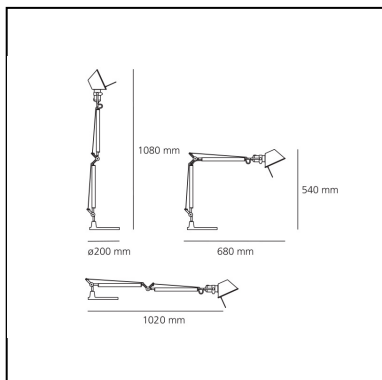

LUMINAIRE

- Watt: **8W**
- Voltage: **24V**
- Delivered lumen output: **761lm**
- CCT: **3000K**
- Efficiency: **100%**
- Efficacy: **95.10lm/W**
- CRI: **90**
- Dimmer Typology: **Microswitch Dimmer**

Notes

Interchangeable support: table base, clamp, desk fixed support and twin support that allows two independent lamp units to be fitted. Complete lamp consists of body lamp + accessories

DESCRIPTION

Using Led technology, the attention must be focused not only on energy consumption and light efficiency, but above all on the quality and quantity of the distribution of the light. In fact the advantage of the Led is that it emits 100% light flow into the direct hemisphere, eliminating dispersion and waste in other directions. This means that in order to obtain illuminance of 1250 lux on the work surface, with an incandescent light source a power of 100W is necessary, while with a Led source 10W is sufficient, with a 90% energy saving. Base and cantilevered arms in polished aluminium; diffuser in matt anodised aluminium; joints and supports in polished aluminium. System of spring balancing. 5 direct Led. The code is referred to the body lamp only

FEATURES

- Product Code: **A005500**
- Colour: **Aluminium**
- Installation: **Table**
- Material: **aluminium, steel**
- Series: **Design Collection**
- design by: **Michele De Lucchi, Giancarlo Fassina**

DIMENSIONS

- Length: **680 mm**
- Height: **540 mm**
- Base Diameter: **200 mm**
- Max Extension Height: **1080 mm**
- Max Extension Length: **1020 mm**
- Glow Wire Test: **750°**

SOURCES INCLUDED

- Category: **Led**
- Number: **1**
- Watt: **10W**
- Color temperature (K): **3000 K**