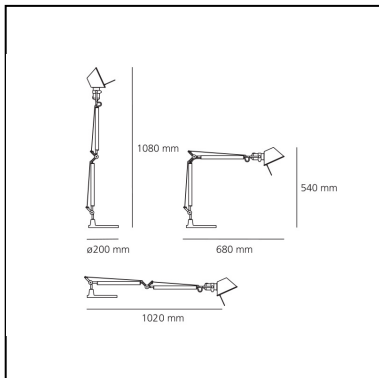

LUMINAIRE

- Watt: **10,5W**
- Voltage: **220V-240V**
- Delivered lumen output: **615lm**
- Efficiency: **58%**
- Efficacy: **61.49lm/W**
- CRI: **80**

Notes

Interchangeable support: table base, clamp, desk fixed support and twin support that allows two independent lamp units to be fitted. Possibility to mount LED source on E27 Socket. Complete lamp consists of body lamp + accessories

DESCRIPTION

Base and cantilevered arms in polished aluminium; diffuser in matt anodised aluminium; joints and supports in polished aluminium. System of spring balancing. The code is referred to the body lamp only

FEATURES

- Product Code: **A005910**
- Colour: **Aluminium**
- Installation: **Table**
- Material: **aluminium, steel**
- Series: **Design Collection**
- design by: **Michele De Lucchi, Giancarlo Fassina**

DIMENSIONS

- Length: **680 mm**
- Height: **540 mm**
- Base Diameter: **200 mm**
- Max Extension Height: **1080 mm**
- Max Extension Length: **1020 mm**
- Impact Resistance: **N/D**
- Glow Wire Test: **N/D°**

SOURCES NOT INCLUDED

- Category: **LED RETROFIT**
- Number: **1**
- Watt: **8W**
- Socket: **E27**