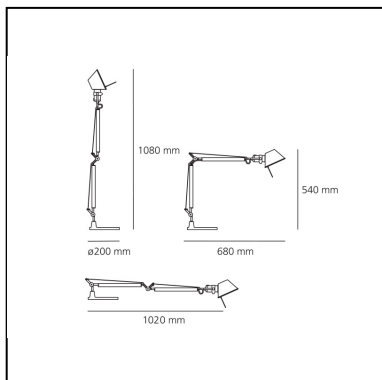

LUMINAIRE

- Watt: **8W**
- Voltage: **24V**
- Delivered lumen output: **761lm**
- CCT: **3000K**
- Efficiency: **100%**
- Efficacy: **95.10lm/W**
- CRI: **90**
- Dimmer Typology: **Microswitch Dimmer**

Notes

Interchangeable support: table base, clamp, desk fixed support and twin support that allows two independent lamp units to be fitted. Complete lamp consists of body lamp + accessories

DESCRIPTION

Using Led technology, the attention must be focused not only on energy consumption and light efficiency, but above all on the quality and quantity of the distribution of the light. In fact the advantage of the Led is that it emits 100% light flow into the direct hemisphere, eliminating dispersion and waste in other directions. This means that in order to obtain illuminance of 1250 lux on the work surface, with an incandescent light source a power of 100W is necessary, while with a Led source 10W is sufficient, with a 90% energy saving. Base and cantilevered arms in polished aluminium; diffuser in matt anodised aluminium; joints and supports in polished aluminium. System of spring balancing. 5 direct Led. The code is referred to the body lamp only

FEATURES

- Product Code: **A005600**
- Colour: **Aluminium**
- Installation: **Table**
- Material: **aluminium, steel**
- Series: **Design Collection**
- design by: **Michele De Lucchi, Giancarlo Fassina**

DIMENSIONS

- Length: **680 mm**
- Height: **540 mm**
- Base Diameter: **200 mm**
- Max Extension Height: **1080 mm**
- Max Extension Length: **1020 mm**
- Impact Resistance: **N/D**
- Glow Wire Test: **N/D°**

SOURCES INCLUDED

- Category: **Led**
- Number: **1**
- Watt: **10W**
- Color temperature (K): **3000 K**