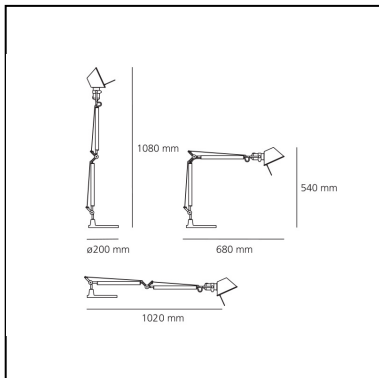

LUMINAIRE

- Watt: **8W**
- Voltage: **24V**
- Delivered lumen output: **737lm**
- CCT: **2700K**
- Efficiency: **73%**
- Efficacy: **92.08lm/W**
- CRI: **90**
- Dimmer Typology: **Microswitch Dimmer**

Notes

Interchangeable support: table base, clamp, desk fixed support and twin support that allows two independent lamp units to be fitted. Complete lamp consists of body lamp + accessories

DESCRIPTION

Using Led technology, the attention must be focused not only on energy consumption and light efficiency, but above all on the quality and quantity of the distribution of the light. In fact the advantage of the Led is that it emits 100% light flow into the direct hemisphere, eliminating dispersion and waste in other directions. This means that in order to obtain illuminance of 1250 lux on the work surface, with an incandescent light source a power of 100W is necessary, while with a Led source 10W is sufficient, with a 90% energy saving. Base and cantilevered arms in polished aluminium; diffuser in matt anodised aluminium; joints and supports in polished aluminium. System of spring balancing. 5 direct Led. The code is referred to the body lamp only

FEATURES

- Product Code: **A0055W00**
- Colour: **Aluminium**
- Installation: **Table**
- Material: **aluminium, steel**
- Series: **Design Collection**
- design by: **Michele De Lucchi, Giancarlo Fassina**

DIMENSIONS

- Length: **680 mm**
- Height: **540 mm**
- Base Diameter: **200 mm**
- Max Extension Height: **1080 mm**
- Max Extension Length: **1020 mm**
- Glow Wire Test: **750°**

SOURCES INCLUDED

- Category: **Led**
- Number: **1**
- Watt: **5,5W**
- Color temperature (K): **2700K**
- CRI: **90**