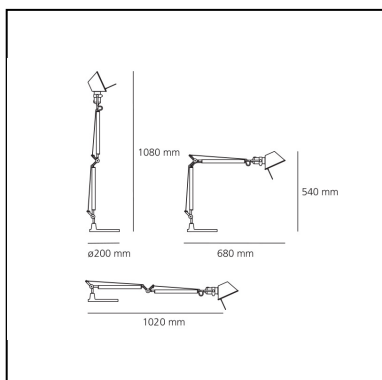

LUMINAIRE

- Watt: **8W**
- Voltage: **24V**
- Delivered lumen output: **737lm**
- CCT: **2700K**
- Efficiency: **73%**
- Efficacy: **92.08lm/W**
- CRI: **90**
- Dimmer Typology: **Microswitch Dimmer**

Notes

Interchangeable support: table base, clamp, desk fixed support and twin support that allows two independent lamp units to be fitted. Complete lamp consists of body lamp + accessories

DESCRIPTION

Using Led technology, the attention must be focused not only on energy consumption and light efficiency, but above all on the quality and quantity of the distribution of the light. In fact the advantage of the Led is that it emits 100% light flow into the direct hemisphere, eliminating dispersion and waste in other directions. This means that in order to obtain illuminance of 1250 lux on the work surface, with an incandescent light source a power of 100W is necessary, while with a Led source 10W is sufficient, with a 90% energy saving. Base and cantilevered arms in polished aluminium; diffuser in matt anodised aluminium; joints and supports in polished aluminium. System of spring balancing. 5 direct Led. The code is referred to the body lamp only

FEATURES

- Product Code: **A0056W00**
- Colour: **Aluminium**
- Installation: **Table**
- Material: **aluminium, steel**
- Series: **Design Collection**
- design by: **Michele De Lucchi, Giancarlo Fassina**

DIMENSIONS

- Length: **680 mm**
- Height: **540 mm**
- Base Diameter: **200 mm**
- Max Extension Height: **1080 mm**
- Max Extension Length: **1020 mm**
- Impact Resistance: **N/D**
- Glow Wire Test: **N/D°**

SOURCES INCLUDED

- Category: **Led**
- Number: **1**
- Watt: **5,5W**
- Color temperature (K): **2700K**
- CRI: **90**