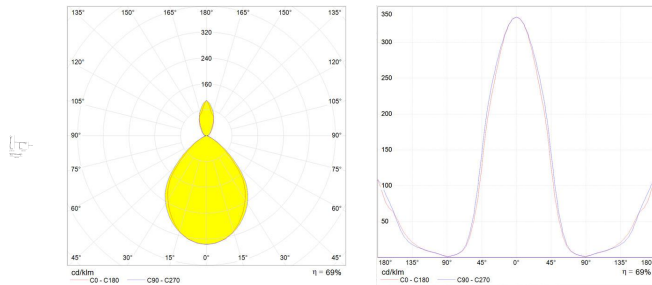

LUMINAIRE

- Watt: **9W**
- Voltage: **24V**
- Delivered lumens output: **491lm**
- CCT: **3000K**
- Efficiency: **63%**
- Efficacy: **54.52lm/W**
- CRI: **90**
- Dimmer Typology: **Microswitch Dimmer**

Notes

Interchangeable support: table base, clamp, desk fixed support and twin support that allows two independent lamp units to be fitted. Possibility to mount LED source on E14 Socket

DESCRIPTION

Using Led technology, the attention must be focused not only on energy consumption and light efficiency, but above all on the quality and quantity of the distribution of the light. In fact the advantage of the Led is that it emits 100% light flow into the direct hemisphere, eliminating dispersion and waste in other directions. This means that in order to obtain illuminance of 1250 lux on the work surface, with an incandescent light source a power of 100W is necessary, while with a Led source 10W is sufficient, with a 90% energy saving. Base and cantilevered arms in polished aluminium; diffuser in matt anodised aluminium; joints and supports in polished aluminium. System of spring balancing. The code is referred to the body lamp only

PRODUCT CODE: A011900

FEATURES

- Article Code: **A011900**
- Colour: **Aluminium**
- Installation: **Table**
- Material: **Aluminium, steel**
- Series: **Design Collection**
- design by: **Michele De Lucchi, Giancarlo Fassina**

DIMENSIONS

- Length: **cm 45**
- Height: **cm 37**
- Base Diameter: **cm 17**
- Max Extension Height: **cm 73**
- Max Extension Length: **cm 69**
- Glow Wire Test: **750°**

SOURCES INCLUDED

- Category: **Led**
- Number: **1**
- Watt: **9W**
- Color temperature (K): **3000K**
- CRI: **90**