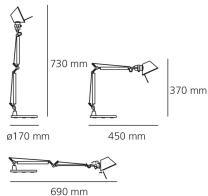

PRODUCT CODE: 0011820A

FEATURES

- Article Code: **0011820A**
- Colour: **Glossy white**
- Installation: **Table**
- Material: **Aluminium, steel**
- Series: **Design Collection**
- design by: **Michele De Lucchi, Giancarlo Fassina**

DIMENSIONS

- Length: **cm 45**
- Height: **cm 37**
- Base Diameter: **cm 17**
- Max Extension Height: **cm 73**
- Max Extension Length: **cm 69**

NOT INCLUDED SOURCES

- Category: **HALO**
- Number: **1**
- Lbs: **Qt26**
- Watt: **46W**
- Socket: **E14**
- Color Rendering: **1a**
- Color temperature (K): **3000K**

ALTERNATIVE SOURCES

- Category: **LED RETROFIT**
- Number: **1**
- .....

LUMINAIRE

- Watt: **40W**
- Voltage: **220V-240V**
- Delivered lumens output: **244lm**
- CCT: **0K**
- Efficiency: **57%**
- Efficacy: **6.1lm/W**
- CRI: **100**

Notes

Interchangeable support: table base, clamp, desk fixed support and twin support that allows two independent lamp units to be fitted. Possibility to mount LED source on E14 Socket