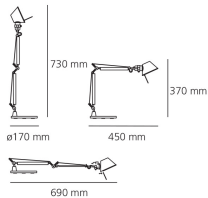

LUMINAIRE

- Watt: **40W**
- Voltage: **220V-240V**
- Delivered lumens output: **244lm**
- CCT: **0K**
- Efficiency: **57%**
- Efficacy: **6.1lm/W**
- CRI: **100**

Notes

Interchangeable support: table base, clamp, desk fixed support and twin support that allows two independent lamp units to be fitted. Possibility to mount LED source on E14 Socket. Complete lamp consists of body lamp + accessories

DESCRIPTION

Base and cantilevered arms in polished aluminium; diffuser in matt anodised aluminium; joints and supports in polished aluminium. System of spring balancing. The code is referred to the body lamp only

PRODUCT CODE: 0010920A

FEATURES

- Article Code: **0010920A**
- Colour: **Glossy white**
- Installation: **Table**
- Material: **Aluminium, steel**
- Series: **Design Collection**
- design by: **Michele De Lucchi, Giancarlo Fassina**

DIMENSIONS

- Length: **cm 45**
- Height: **cm 37**
- Base Diameter: **cm 17**
- Max Extension Height: **cm 73**
- Max Extension Length: **cm 69**

NOT INCLUDED SOURCES

- Category: **HALO**
- Number: **1**
- Lbs: **Qt26**
- Watt: **46W**
- Socket: **E14**
- Color Rendering: **1a**
- Color temperature (K): **3000K**

ALTERNATIVE SOURCES

- Category: **LED RETROFIT**
- Number: **1**
- Watt: **4W**
- Socket: **E14**