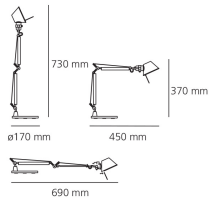

LUMINAIRE

- Watt: **40W**
- Voltage: **220V-240V**
- Delivered lumens output: **244lm**
- CCT: **0K**
- Efficiency: **57%**
- Efficacy: **6.1lm/W**
- CRI: **100**

Notes

Interchangeable support: table base, clamp, desk fixed support and twin support that allows two independent lamp units to be fitted. Possibility to mount LED source on E14 Socket. Complete lamp consists of body lamp + accessories

DESCRIPTION

Base and cantilevered arms in polished aluminium; diffuser in matt anodised blue aluminium; joints and supports in polished aluminium. System of spring balancing. The code is referred to the body lamp only

PRODUCT CODE: A010950

FEATURES

- Article Code: **A010950**
- Colour: **Metal blue**
- Installation: **Table**
- Material: **Aluminium, steel**
- Series: **Design Collection**
- design by: **Michele De Lucchi, Giancarlo Fassina**

DIMENSIONS

- Length: **cm 45**
- Height: **cm 37**
- Base Diameter: **cm 17**
- Max Extension Height: **cm 73**
- Max Extension Length: **cm 69**

NOT INCLUDED SOURCES

- Category: **HALO**
- Number: **1**
- Lbs: **Qt26**
- Watt: **46W**
- Socket: **E14**
- Color Rendering: **1a**
- Color temperature (K): **3000K**

ALTERNATIVE SOURCES

- Category: **LED RETROFIT**
- Number: **1**
- Watt: **4W**
- Socket: **E14**