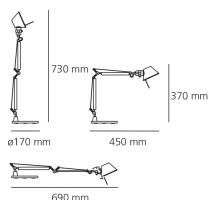

LUMINAIRE

- Watt: **40W**
- Voltage: **220V-240V**
- Delivered lumens output: **244lm**
- CCT: **0K**
- Efficiency: **57%**
- Efficacy: **6.1lm/W**
- CRI: **100**

Notes

Interchangeable support: table base, clamp, desk fixed support and twin support that allows two independent lamp units to be fitted. Possibility to mount LED source on E14 Socket

DESCRIPTION

Base and cantilevered arms in polished aluminium; diffuser in matt anodised black aluminium; joints and supports in polished aluminium. System of spring balancing. The code is referred to the body lamp only

PRODUCT CODE: A011830

FEATURES

- Article Code: **A011830**
- Colour: **Black**
- Installation: **Table**
- Material: **Aluminium, steel**
- Series: **Design Collection**
- design by: **Michele De Lucchi, Giancarlo Fassina**

DIMENSIONS

- Length: **cm 45**
- Height: **cm 37**
- Base Diameter: **cm 17**
- Max Extension Height: **cm 73**
- Max Extension Length: **cm 69**

NOT INCLUDED SOURCES

- Category: **HALO**
- Number: **1**
- Lbs: **Qt26**
- Watt: **46W**
- Socket: **E14**
- Color Rendering: **1a**
- Color temperature (K): **3000K**

ALTERNATIVE SOURCES

- Category: **LED RETROFIT**
- Number: **1**
- Watt: **4W**
- Socket: **E14**