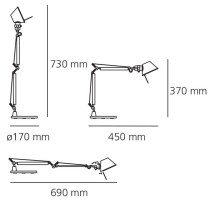

LUMINAIRE

- Watt: **9W**
- Voltage: **24V**
- Delivered lumens output: **461lm**
- CCT: **2700K**
- Efficiency: **63%**
- Efficacy: **51.17lm/W**
- CRI: **90**
- Dimmer Typology: **Microswitch Dimmer**

Notes

Interchangeable support: table base, clamp, desk fixed support and twin support that allows two independent lamp units to be fitted. Possibility to mount LED source on E14 Socket

DESCRIPTION

Using Led technology, the attention must be focused not only on energy consumption and light efficiency, but above all on the quality and quantity of the distribution of the light. In fact the advantage of the Led is that it emits 100% light flow into the direct hemisphere, eliminating dispersion and waste in other directions. This means that in order to obtain illuminance of 1250 lux on the work surface, with an incandescent light source a power of 100W is necessary, while with a Led source 10W is sufficient, with a 90% energy saving. Base and cantilevered arms in polished aluminium; diffuser in matt anodised aluminum; joints and supports in polished aluminium. System of spring balancing. The code is referred to the body lamp only

PRODUCT CODE: A0119W00

FEATURES

- Article Code: **A0119W00**
- Colour: **Aluminium**
- Installation: **Table**
- Material: **Aluminium, steel**
- Series: **Design Collection**
- design by: **Michele De Lucchi, Giancarlo Fassina**

DIMENSIONS

- Length: **cm 45**
- Height: **cm 37**
- Base Diameter: **cm 17**
- Max Extension Height: **cm 73**
- Max Extension Length: **cm 69**

SOURCES INCLUDED

- Category: **Led**
- Number: **1**
- Watt: **9W**
- Color temperature (K): **2700K**
- CRI: **90**