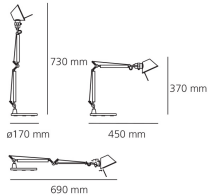

LUMINAIRE

- Watt: **40W**
- Voltage: **220V-240V**
- Delivered lumens output: **244lm**
- CCT: **0K**
- Efficiency: **57%**
- Efficacy: **6.1lm/W**
- CRI: **100**

Notes

Interchangeable support: table base, clamp, desk fixed support and twin support that allows two independent lamp units to be fitted. Possibility to mount LED source on E14 Socket

PRODUCT CODE: A011860

FEATURES

- Article Code: **A011860**
- Colour: **Metal orange**
- Installation: **Table**
- Material: **Aluminium, steel**
- Series: **Design Collection**
- design by: **Michele De Lucchi, Giancarlo Fassina**

DIMENSIONS

- Length: **cm 45**
- Height: **cm 37**
- Base Diameter: **cm 17**
- Max Extension Height: **cm 73**
- Max Extension Length: **cm 69**

NOT INCLUDED SOURCES

- Category: **HALO**
- Number: **1**
- Lbs: **Qt26**
- Watt: **46W**
- Socket: **E14**
- Color Rendering: **1a**
- Color temperature (K): **3000K**

ALTERNATIVE SOURCES

- Category: **LED RETROFIT**
- Number: **1**
- .....