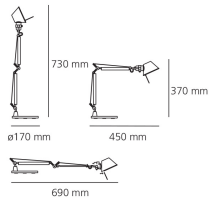

LUMINAIRE

- Watt: **9W**
- Voltage: **24V**
- Delivered lumens output: **461lm**
- CCT: **2700K**
- Efficiency: **63%**
- Efficacy: **51.17lm/W**
- CRI: **90**
- Dimmer Typology: **Microswitch Dimmer**

Notes

Interchangeable support: table base, clamp, desk fixed support and twin support that allows two independent lamp units to be fitted. Possibility to mount LED source on E14 Socket. Complete lamp consists of body lamp + accessories

DESCRIPTION

Base and cantilevered arms in polished aluminium; diffuser in matt anodised aluminium; joints and supports in polished aluminium. System of spring balancing. The code is referred to the body lamp only

PRODUCT CODE: A0103W00

FEATURES

- Article Code: **A0103W00**
- Colour: **Aluminium**
- Installation: **Table**
- Material: **Aluminium, steel**
- Series: **Design Collection**
- design by: **Michele De Lucchi, Giancarlo Fassina**

DIMENSIONS

- Length: **cm 45**
- Height: **cm 37**
- Base Diameter: **cm 17**
- Max Extension Height: **cm 73**
- Max Extension Length: **cm 69**
- Glow Wire Test: **750°**

SOURCES INCLUDED

- Category: **Led**
- Number: **1**
- Watt: **9W**
- Color temperature (K): **2700K**
- CRI: **90**