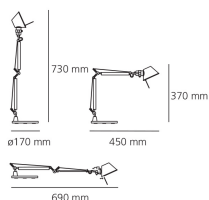

LUMINAIRE

- Watt: **40W**
- Voltage: **220V-240V**
- Delivered lumens output: **244lm**
- CCT: **0K**
- Efficiency: **57%**
- Efficacy: **6.1lm/W**
- CRI: **100**

Notes

Interchangeable support: table base, clamp, desk fixed support and twin support that allows two independent lamp units to be fitted. Possibility to mount LED source on E14 Socket

DESCRIPTION

Base and cantilevered arms in polished aluminium; diffuser in anodised aluminium; joints and supports in polished aluminium. System of spring balancing.

PRODUCT CODE: 0011860A

FEATURES

- Article Code: **0011860A**
- Colour: **Gold**
- Installation: **Table**
- Material: **Aluminium, steel**
- Series: **Design Collection**
- design by: **Michele De Lucchi, Giancarlo Fassina**

DIMENSIONS

- Length: **cm 45**
- Height: **cm 37**
- Base Diameter: **cm 17**
- Max Extension Height: **cm 73**
- Max Extension Length: **cm 69**
- Impact Resistance: **N/D**
- Glow Wire Test: **N/D°**

NOT INCLUDED SOURCES

- Category: **HALO**
- Number: **1**
- Lbs: **Qt26**
- Watt: **46W**
- Socket: **E14**
- Color Rendering: **1a**
- Color temperature (K): **3000K**

ALTERNATIVE SOURCES

- Category: **LED RETROFIT**
- Number: **1**