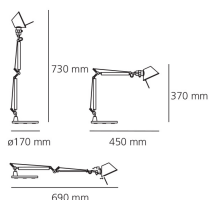

LUMINAIRE

- Watt: **9W**
- Voltage: **24V**
- Delivered lumens output: **491lm**
- CCT: **3000K**
- Efficiency: **63%**
- Efficacy: **54.52lm/W**
- CRI: **90**
- Dimmer Typology: **Microswitch Dimmer**

Notes

Interchangeable support: table base, clamp, desk fixed support and twin support that allows two independent lamp units to be fitted. Possibility to mount LED source on E14 Socket. Complete lamp consists of body lamp + accessories

DESCRIPTION

Base and cantilevered arms in polished aluminium; diffuser in matt anodised aluminium; joints and supports in polished aluminium. System of spring balancing. The code is referred to the body lamp only

PRODUCT CODE: A010300

FEATURES

- Article Code: **A010300**
- Colour: **Aluminium**
- Installation: **Table**
- Material: **Aluminium, steel**
- Series: **Design Collection**
- design by: **Michele De Lucchi, Giancarlo Fassina**

DIMENSIONS

- Length: **cm 45**
- Height: **cm 37**
- Base Diameter: **cm 17**
- Max Extension Height: **cm 73**
- Max Extension Length: **cm 69**
- Glow Wire Test: **750°**

SOURCES INCLUDED

- Category: **Led**
- Number: **1**
- Watt: **9W**
- Color temperature (K): **3000K**
- CRI: **90**