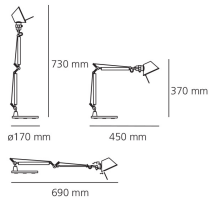

LUMINAIRE

- Watt: **40W**
- Voltage: **220V-240V**
- Delivered lumens output: **244lm**
- CCT: **0K**
- Efficiency: **57%**
- Efficacy: **6.1lm/W**
- CRI: **100**

Notes

Interchangeable support: table base, clamp, desk fixed support and twin support that allows two independent lamp units to be fitted. Possibility to mount LED source on E14 Socket. Complete lamp consists of body lamp + accessories

DESCRIPTION

Base and cantilevered arms in polished aluminium; diffuser in matt anodised aluminium; joints and supports in polished aluminium. System of spring balancing. The code is referred to the body lamp only

PRODUCT CODE: A010900

FEATURES

- Article Code: **A010900**
- Colour: **Aluminium**
- Installation: **Table**
- Material: **Aluminium, steel**
- Series: **Design Collection**
- design by: **Michele De Lucchi, Giancarlo Fassina**

DIMENSIONS

- Length: **cm 45**
- Height: **cm 37**
- Base Diameter: **cm 17**
- Max Extension Height: **cm 73**
- Max Extension Length: **cm 69**

NOT INCLUDED SOURCES

- Category: **HALO**
- Number: **1**
- Lbs: **Qt26**
- Watt: **46W**
- Socket: **E14**
- Color Rendering: **1a**
- Color temperature (K): **3000K**

ALTERNATIVE SOURCES

- Category: **LED RETROFIT**
- Number: **1**
- Watt: **4W**
- Socket: **E14**