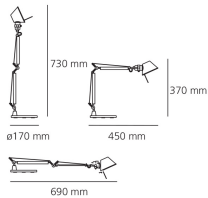

LUMINAIRE

- Watt: **40W**
- Voltage: **220V-240V**
- Delivered lumens output: **244lm**
- CCT: **0K**
- Efficiency: **57%**
- Efficacy: **6.1lm/W**
- CRI: **100**

Notes

Interchangeable support: table base, clamp, desk fixed support and twin support that allows two independent lamp units to be fitted. Possibility to mount LED source on E14 Socket

DESCRIPTION

Base and cantilevered arms in polished aluminium; diffuser in matt anodised blue aluminium; joints and supports in polished aluminium. System of spring balancing. The code is referred to the body lamp only

PRODUCT CODE: A011850

FEATURES

- Article Code: **A011850**
- Colour: **Metal blue**
- Installation: **Table**
- Material: **Aluminium, steel**
- Series: **Design Collection**
- design by: **Michele De Lucchi, Giancarlo Fassina**

DIMENSIONS

- Length: **cm 45**
- Height: **cm 37**
- Base Diameter: **cm 17**
- Max Extension Height: **cm 73**
- Max Extension Length: **cm 69**
- Impact Resistance: **N/D**
- Glow Wire Test: **N/D°**

NOT INCLUDED SOURCES

- Category: **HALO**
- Number: **1**
- Lbs: **Qt26**
- Watt: **46W**
- Socket: **E14**
- Color Rendering: **1a**
- Color temperature (K): **3000K**

ALTERNATIVE SOURCES