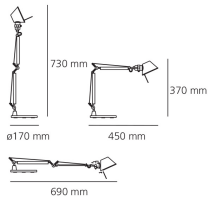

PRODUCT CODE: A011810

FEATURES

- Article Code: **A011810**
- Colour: **Metal red**
- Installation: **Table**
- Material: **Aluminium, steel**
- Series: **Design Collection**
- design by: **Michele De Lucchi, Giancarlo Fassina**

DIMENSIONS

- Length: **cm 45**
- Height: **cm 37**
- Base Diameter: **cm 17**
- Max Extension Height: **cm 73**
- Max Extension Length: **cm 69**

NOT INCLUDED SOURCES

- Category: **HALO**
- Number: **1**
- Lbs: **Qt26**
- Watt: **46W**
- Socket: **E14**
- Color Rendering: **1a**
- Color temperature (K): **3000K**

ALTERNATIVE SOURCES

- Category: **LED RETROFIT**
- Number: **1**
- .....

LUMINAIRE

- Watt: **40W**
- Voltage: **220V-240V**
- Delivered lumens output: **244lm**
- CCT: **0K**
- Efficiency: **57%**
- Efficacy: **6.1lm/W**
- CRI: **100**

Notes

Interchangeable support: table base, clamp, desk fixed support and twin support that allows two independent lamp units to be fitted. Possibility to mount LED source on E14 Socket