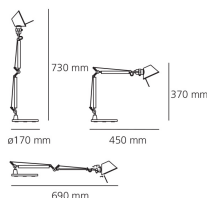

LUMINAIRE

- Watt: **40W**
- Voltage: **220V-240V**
- Delivered lumens output: **244lm**
- CCT: **0K**
- Efficiency: **57%**
- Efficacy: **6.1lm/W**
- CRI: **100**

Notes

Interchangeable support: table base, clamp, desk fixed support and twin support that allows two independent lamp units to be fitted. Possibility to mount LED source on E14 Socket

DESCRIPTION

Base and cantilevered arms in polished aluminium; diffuser in polished aluminium; joints and supports in polished aluminium. System of spring balancing. The code is referred to the body lamp only

PRODUCT CODE: A001300

FEATURES

- Article Code: **A001300**
- Colour: **Polished aluminium**
- Installation: **Table**
- Material: **Aluminium, steel**
- Series: **Design Collection**
- design by: **Michele De Lucchi, Giancarlo Fassina**

DIMENSIONS

- Length: **cm 45**
- Height: **cm 37**
- Base Diameter: **cm 17**
- Max Extension Height: **cm 73**
- Max Extension Length: **cm 69**

NOT INCLUDED SOURCES

- Category: **HALO**
- Number: **1**
- Lbs: **Qt26**
- Watt: **46W**
- Socket: **E14**
- Color Rendering: **1a**
- Color temperature (K): **3000K**

ALTERNATIVE SOURCES

- Category: **LED RETROFIT**
- Number: **1**
- ... ..