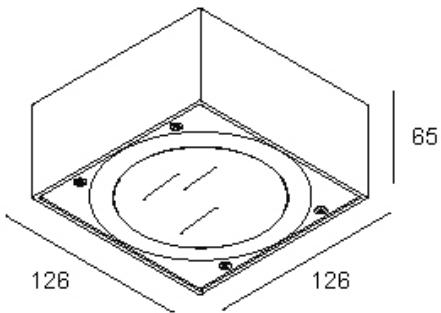

VISION S OUT RGB

278 26 33

◇ = A

INCL.1 x LENS

INCL.3 x POWERLED 3W / R - G - B

INCL.LED POWER SUPPLY 700mA-DC

CURRENT CONTROLLED

□ CE  0.7 IP55 