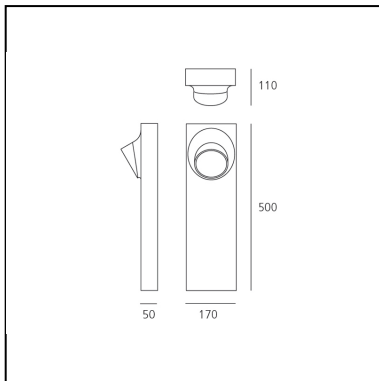

Ciclope Floor 50 Monolaterale

Anthracite gray

Alessandro Pedretti

LUMINAIRE

- Power Supply: **Electronic**
- Watt: **6,5W**
- Voltage: **220-240V**
- Delivered lumen output: **383lm**
- CCT: **3000K**
- Efficiency: **64%**
- Efficacy: **63.79lm/W**
- CRI: **90**

FEATURES

- Product Code: **T081020**
- Colour: **Anthracite gray**
- Installation: **BollardFloor**
- Material: **Composite technopolymer, polycarbonate, steel, aluminum**
- Series: **Architectural Outdoor**
- Environment: **Outdoor**
- Area contract: **null, Outdoor, Residential**
- Emission: **Direct**
- design by: **Alessandro Pedretti**

DIMENSIONS

- Length: **170 mm**
- Width: **110 mm**
- Height: **500 mm**

SOURCES INCLUDED

- Category: **Led**
- Number: **1**
- Watt: **6,5W**
- Color temperature (K): **3000K**
- CRI: **80**