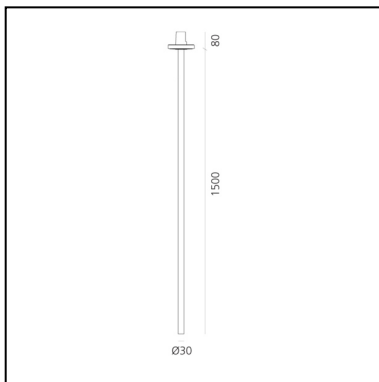

losif

Milodamalo

LUMINAIRE

- Watt: **4.5W**
- Delivered lumen output: **207lm**
- CCT: **3000K**
- Efficiency: **67%**
- Efficacy: **46lm/W**
- CRI: **93**

DESCRIPTION

losif is an indoor light fitting producing accent lighting, as well as being a graphic element in space. Materials: painted aluminium. Specification: a ceiling mounted, ultra-light painted aluminium cylinder with an LED source at its lower end, which is controlled by special lenses adjusting the light emission and ensuring a focused, soft beam.

FEATURES

- Product Code: **1650010A**
- Colour: **Red**
- Installation: **Ceiling**
- Material: **Aluminium**
- Series: **Scenarios**
- design by: **Milodamalo**

DIMENSIONS

- Height: **1500 mm**
- Diameter: **30 mm**

SOURCES INCLUDED

- Category: **Led**
- Number: **1**
- Watt: **3W**
- Delivered lumen output: **310lm**
- Color temperature (K): **3000K**
- Efficacy: **46lm/W**