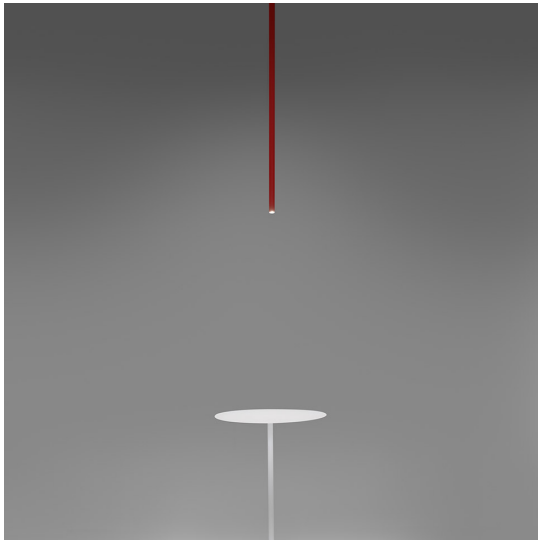

losif

Milodamalo

LUMINAIRE

- Watt: **4.5W**
- Delivered lumen output: **207lm**
- CCT: **3000K**
- Efficiency: **67%**
- Efficacy: **46lm/W**
- CRI: **93**

DESCRIPTION

losif is an indoor light fitting producing accent lighting, as well as being a graphic element in space. Materials: painted aluminium. Specification: a ceiling mounted, ultra-light painted aluminium cylinder with an LED source at its lower end, which is controlled by special lenses adjusting the light emission and ensuring a focused, soft beam.

FEATURES

- Product Code: **1650010A**
- Colour: **Red**
- Installation: **Ceiling**
- Material: **Aluminium**
- Series: **Scenarios**
- design by: **Milodamalo**

DIMENSIONS

- Height: **1500 mm**
- Diameter: **30 mm**

SOURCES INCLUDED

- Category: **Led**
- Number: **1**
- Watt: **3W**
- Delivered lumen output: **310lm**
- Color temperature (K): **3000K**
- Efficacy: **46lm/W**