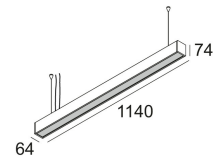

Available colors: ALU ANODISED (384 01 62 ED1 ANO)
 WHITE (384 01 62 ED1 W)

- DOWN-UP
- INCL.LED CLUSTER DOWN 32W / CRI>80 / 3000K / 3920lm
- INCL.LED CLUSTER UP 16W / CRI>80 / 3000K / 1960lm
- INCL.LED POWER SUPPLY DIM1
- INCL.2 x PC SBL
- INCL.2 x CABLE SUSPENSION SINGLE AUTO. 1.6m
- CABLING 2 CIRCUITS
- INCL.1 x CABLE 5 x 0.75mm²
- INCL.1 x CABLE 2 x 0.75mm²
- DOWN DIMMABLE BY 1-10V CONTROL

LED Technics: Light source: 5880 lm // 48 W // 122 lm/W
 Luminaire: 5090 lm // 55 W // 92 lm/W

110-240V / 50-60Hz

Class: I

Weight: 2.5 KG

Protection level: IP20

Minimum distance: n.a.

Options: CABLE BASE R / S
 COVERSET R 62-90-100 / S 62-80-90