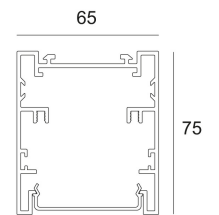

Available colors: ALU ANODIZED (384 00 00 ANO)
 BLACK (384 00 00 B)
 WHITE (384 00 00 W)

MAX.L / PROFILE : 6m

Weight: 1.7 KG
Minimum distance: n.a.

For detailed installation instructions, please consult the manual. [384_00_00_HAND.pdf](#)