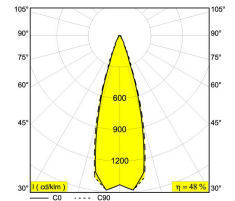

### DEEP RINGO S1 202 11 16

[Weblink](#)

Cutout shape/size:  76 mm

Recessed depth: 100 mm

Thickness of mounting surface: max.15

Available colors: ALUMINIUM (202 11 16 ALU)  
BLACK (202 11 16 B)  
WHITE (202 11 16 W)