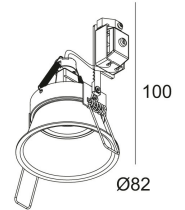

### DEEP RINGO S1 202 11 16

[Weblink](#)

Cutout shape/size:  76 mm

Recessed depth: 100 mm

Thickness of mounting surface: max.15

Available colors: ALUMINIUM (202 11 16 ALU)  
BLACK (202 11 16 B)  
WHITE (202 11 16 W)

NONADJUSTABLE

GX5.3 // 12V // EXCL.TRANSFO

 1 x QR-C51 max.50W

Class: III

Weight: 0.1 KG

Protection level: IP20

Minimum distance: 0,5m

Remarks: WHITE finish : max. 35W