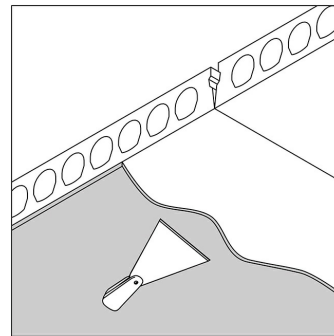

Hollow-core slab + plaster

Only with

PLASTERKIT 101