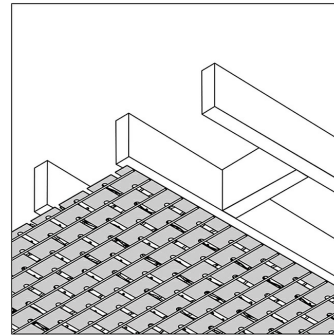

DEEP RINGO S1
202 11 16

Ceiling compatibility

Stucanet

Optional

PLASTERKIT 101

Only with

PLASTERKIT 101

Only with

PLASTERKIT 101

Only with

PLASTERKIT 101

DEEP RINGO S1
202 11 16

Related references

CONTROL GEAR, BALLAST AND TRANSFORMERS

[Weblink / Specsheel](#)

TRANSFO 100W
200 46 10
220-240V / 50-60Hz

[Weblink / Specsheel](#)

TRANSFO 50W
200 46 06
220-240V / 50-60Hz

Related references

PLASTERKITS