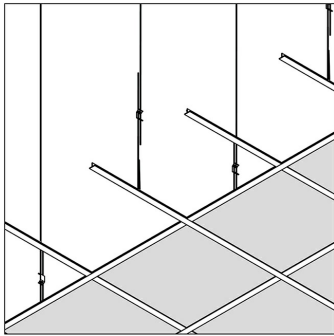

DEEP RINGO S1
202 11 16

Ceiling compatibility

System ceiling