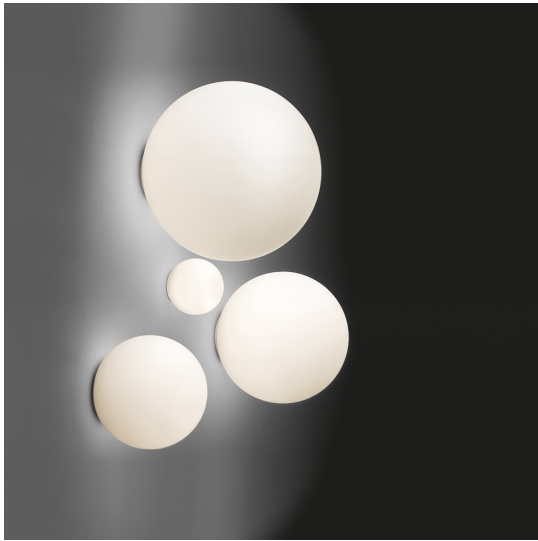

Dioscuri wall/ceiling 35

Michele De Lucchi

IP65 Dimmerable: