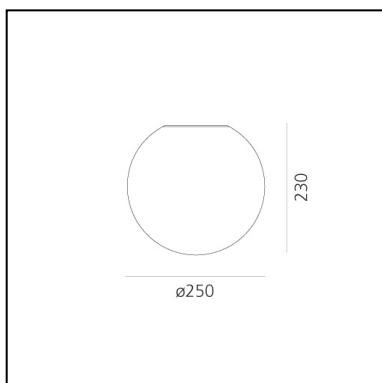

LUMINAIRE

- Watt: **13W**
- Voltage: **220V-240V**
- Delivered lumens output: **1356lm**
- Efficiency: **89%**
- Efficacy: **104.28lm/W**
- CRI: **80**

Notes

Lamp not included. The IP 65 degree of protection makes it also suitable for outdoor application.

DESCRIPTION

The simple geometric shape of the spherical diffuser makes this an iconic product and ensures uniform diffusion of light through the acid-etched blown glass. The 25, 35 and 42 cm versions are also suitable for outdoor use.

PRODUCT CODE: 0112010A

FEATURES

- Article Code: **0112010A**
- Colour: **White**
- Installation: **WallCeiling**
  Material: **Technopolymer lamp body, blown frosted glass diffuser with acid-etching treatment.**
- Series: **Design Collection, Architectural Outdoor**
- Area contract: **Hospitality, null, Residential**
- Emission: **Diffused**
- design by: **Michele De Lucchi**

DIMENSIONS

- Height: **cm 23**
- Diameter: **cm 25**
- Impact Resistance: **N.D.**
- Glow Wire Test: **850°**

SOURCES NOT INCLUDED

- Category: **LED RETROFIT**
- Number: **1**
- Socket: **E27**