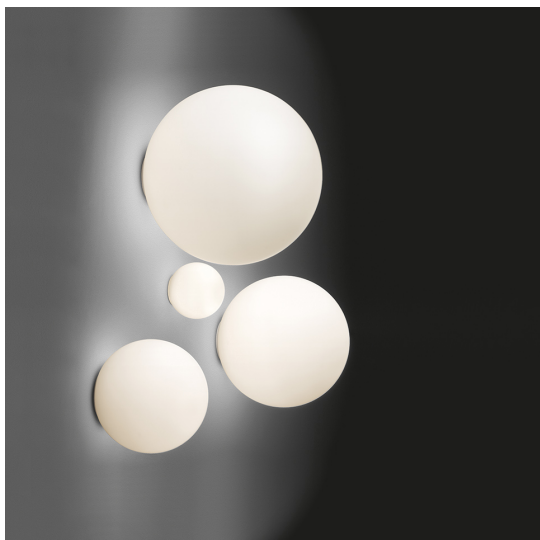

Dioscuri wall/ceiling 25

Michele De Lucchi

IP65 Dimmerable: