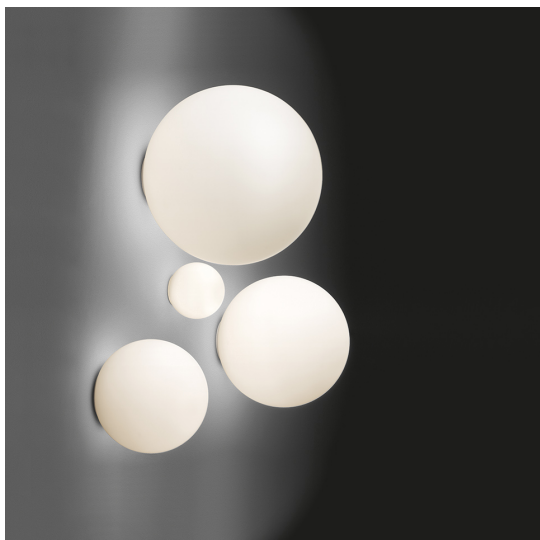

Dioscuri wall/ceiling 14 (E14)

Michele De Lucchi

IP44 Dimmerable: