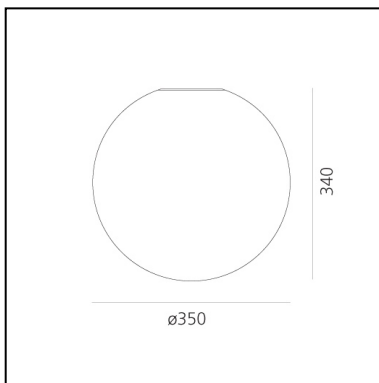

LUMINAIRE

- Watt: **21W**
- Voltage: **220V-240V**
- Delivered lumens output: **2186lm**
- CCT: **2700K**
- Efficiency: **89%**
- Efficacy: **104.07lm/W**
- CRI: **80**

Notes

Lamp not included. The IP 65 degree of protection makes it also suitable for outdoor application.

DESCRIPTION

Materials: Thermoplastic resin ceiling support; acid-etched blown glass diffuser. IP65 rating makes it suitable also for outdoor use. (Only for 25, 35, 42 versions).

PRODUCT CODE: 0116010A

FEATURES

- Article Code: **0116010A**
- Colour: **White**
- Installation: **CeilingWall**
- Material: **Blown glass, polycarbonate**
- Series: **Design Collection, Architectural Outdoor**
- Area contract: **Hospitality, null, Residential**
- Emission: **Diffused**
- design by: **Michele De Lucchi**

DIMENSIONS

- Height: **cm 34**
- Diameter: **cm 35**
- Impact Resistance: **N.D.**
- Glow Wire Test: **850°**

SOURCES NOT INCLUDED

- Category: **LED RETROFIT**
- Number: **1**
- Socket: **E27**