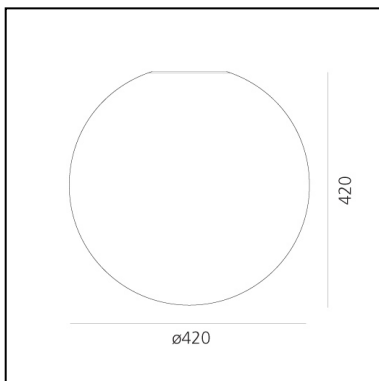

LUMINAIRE

- Watt: **21W**
- Voltage: **220V-240V**
- Delivered lumens output: **2186lm**
- CCT: **2700K**
- Efficiency: **89%**
- Efficacy: **104.07lm/W**
- CRI: **80**

Notes

Lamp not included. The IP 65 degree of protection makes it also suitable for outdoor application.

DESCRIPTION

Materials: Thermoplastic resin ceiling support; acid-etched blown glass diffuser. IP65 rating makes it suitable also for outdoor use. (Only for 25, 35, 42 versions).

PRODUCT CODE: 0117010A

FEATURES

- Article Code: **0117010A**
- Colour: **White**
- Installation: **CeilingWall**
- Material: **Blown glass, polycarbonate**
- Series: **Design Collection, Architectural Outdoor**
- Area contract: **Hospitality, null, Residential**
- Emission: **Diffused**
- design by: **Michele De Lucchi**

DIMENSIONS

- Height: **cm 42**
- Diameter: **cm 42**
- Impact Resistance: **N.D.**
- Glow Wire Test: **850°**

SOURCES NOT INCLUDED

- Category: **LED RETROFIT**
- Number: **1**
- Socket: **E27**