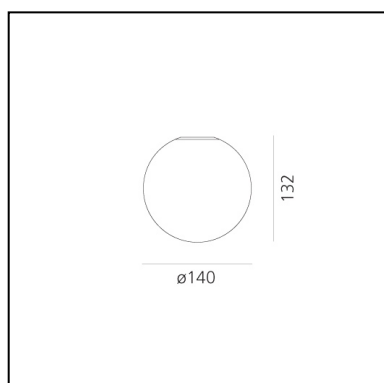

LUMINAIRE

- Watt: **5W**
- Voltage: **220V-240V**
- Delivered lumens output: **353lm**
- Efficiency: **75%**
- Efficacy: **70.58lm/W**
- CRI: **80**

Notes

DESCRIPTION

The simple geometric shape of the spherical diffuser makes this an iconic product and ensures uniform diffusion of light through the acid-etched blown glass. The 25, 35 and 42 cm versions are also suitable for outdoor use.

PRODUCT CODE: 1039110A

FEATURES

- Article Code: **1039110A**
- Colour: **White**
- Installation: **WallCeiling**
  Material: **Technopolymer lamp body, blown frosted glass diffuser with acid-etching treatment.**
- Series: **Design Collection, Architectural Outdoor**
- Area contract: **Hospitality, null, Residential**
- Emission: **Diffused**
- design by: **Michele De Lucchi**

DIMENSIONS

- Height: **cm 13.2**
- Diameter: **cm 14**

SOURCES NOT INCLUDED

- Category: **LED RETROFIT**
- Number: **1**
- Socket: **E14**