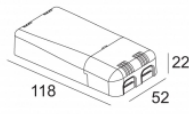

[Weblink / Specs sheet](#)

LED POWER SUPPLY MULTI-POWER DIM7
300 90 124
110-240V / 50-60Hz
Number of luminaires: 2 / 2(1)