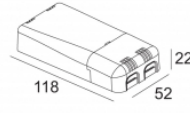

[Weblink / Specs sheet](#)

LED POWER SUPPLY MULTI-POWER DIM5
300 90 125
110-240V / 50-60Hz
Number of luminaires: 2 / 2(1)