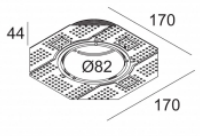

Weblink / Specs sheet

MOUNTING KIT R82 TRIMLESS O.F.A.
202 11 82 OFA