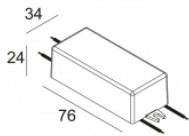

[Weblink / Specs sheet](#)

LED POWER SUPPLY 350mA-DC / 16W DIM8
300 90 3112
110-240V / 50-60Hz
Number of luminaires: 2-2