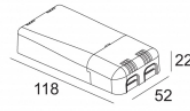

[Weblink / Specs sheet](#)

LED POWER SUPPLY 500mA-DC / 20W DIM8
300 90 117
220-240V / 50-60Hz
Number of luminaires: 2