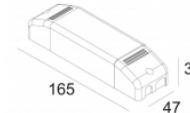

[Weblink / Specs sheet](#)

LED POWER SUPPLY MULTI-POWER DIM6
300 90 61
220-240V / 50-60Hz
Number of luminaires: 2 / 2(1) / -