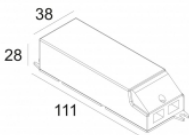

[Weblink / Specs sheet](#)

LED POWER SUPPLY 500mA-DC / 20W
300 90 92
110-240V / 0|50-60Hz
Number of luminaires: 2(1)