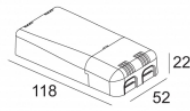

[Weblink / Specs sheet](#)

LED POWER SUPPLY 350mA-DC / 18W DIM8
300 90 116
220-240V / 50-60Hz
Number of luminaires: 2-2