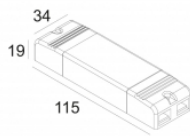

[Weblink / Specs sheet](#)

LED POWER SUPPLY 350mA-DC / 17W
300 90 913
110-240V / 50-60Hz
Number of luminaires: 2(1)