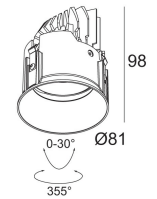

Cutout shape/size:  Ø KIT mm

Recessed depth (mm): 105 mm

Available colors: BLACK (202 145 81922 B)
 WHITE (202 145 81922 W)
 GOLD MAT (202 145 81922 MMAT)

ADJUSTABLE 0-30° / 355°
 INCL.1 x POWERLED WHITE 6,2-9,3W / CRI>90 / 2700K / max.939lm
 INCL.1 x REFLECTOR FL-33°
 EXCL.LED POWER SUPPLY 350-500mA-DC

LED Technics: Light source: 939 lm // 9 W // 104 lm/W
 Luminaire: 11 W

Class: III

Weight: 0.3 KG

Protection level: IP20

Minimum distance: n.a.

Options: LED POWER SUPPLY 350 / 500mA-DC DIM

Requirements: MOUNTING KIT R82 TRIMLESS O.F.A.