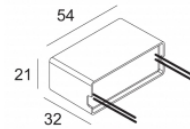

[Weblink / Specs sheet](#)

LED POWER SUPPLY 350mA-DC / 8W
300 90 108
110-240V / 0|50-60Hz
Number of luminaires: 1