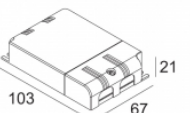

[Weblink / Specs sheet](#)

LED POWER SUPPLY MULTI-POWER DIM5
300 90 68
110-240V / 50-60Hz
Number of luminaires: 2 / 2(1) / - / -